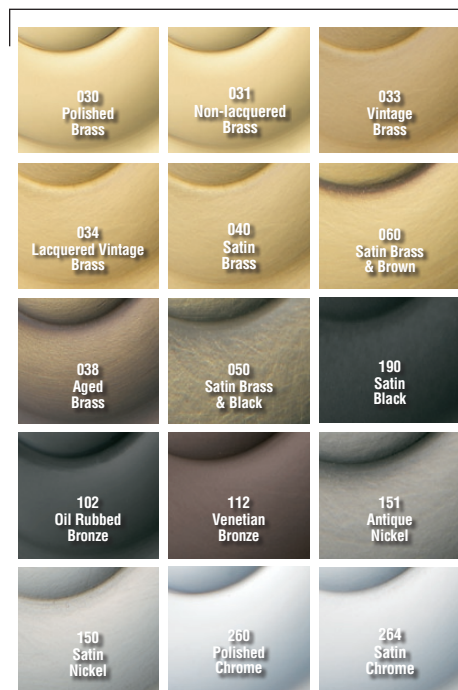

BALDWIN®

5068

ESTATE KNOB

SPECIFICATIONS

- > Certified by Underwriters Laboratories (UL) for use on fire doors up to three-hour rating
- > U L10C / UBC 7-2 (1997) Positive Pressure Rated, UL10B Pressure Rated
- > Material: Solid Brass

SHOWN WITH ROSE 5070

TIER 1 FINISHES

TIER 2 FINISHES