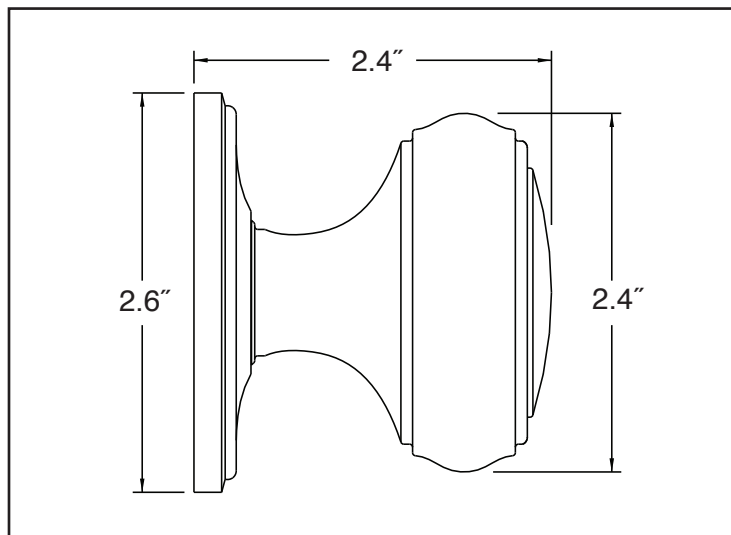

BALDWIN®

5068

ESTATE KNOB

SPECIFICATIONS

- > Certified by Underwriters Laboratories (UL) for use on fire doors up to three-hour rating
- > U L10C / UBC 7-2 (1997) Positive Pressure Rated, UL10B Pressure Rated
- > Material: Solid Brass

SHOWN WITH ROSE 5070

TIER 1 FINISHES

TIER 2 FINISHES