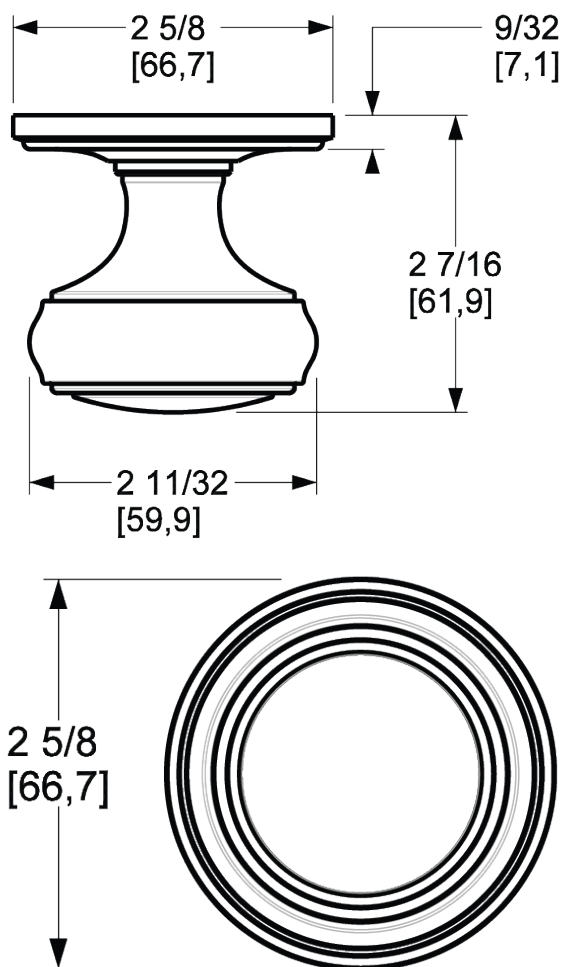

# BALDWIN®

ESTATE™

5068 KNOB W/ 5070 ROSE

# 5068 KNOB W/ 5070 ROSE

PRE CONFIGURED SET

## DIMENSIONS

## SPECIFICATIONS

- Trim Solid Forged Brass
- Concealed Fasteners
- 28-degree Solid Brass Latch
- 2.125" Bore x 2.375" Backset with Full Lip Strike
- 1.375"-1.75" thick doors
- PASS, PRIV, FD, HD
- UL Kit Available