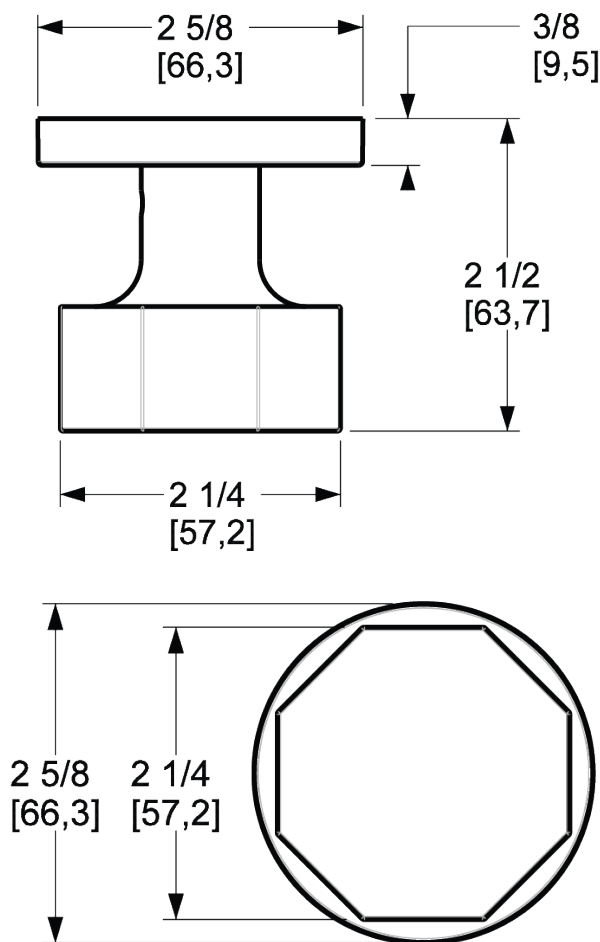

BALDWIN®

ESTATE™

5073 KNOB W/ 5046 ROSE

5073 KNOB W/ 5046 ROSE

PRE CONFIGURED SET

DIMENSIONS

SPECIFICATIONS

- Solid Forged Brass Trim
- Concealed Fasteners
- 28-degree Solid Brass Latch
- 2.125" Bore x 2.375" Backset with Full Lip Strike
- 1.375"-1.75" thick doors
- PASS, PRIV, FD, HD
- UL Kit Available