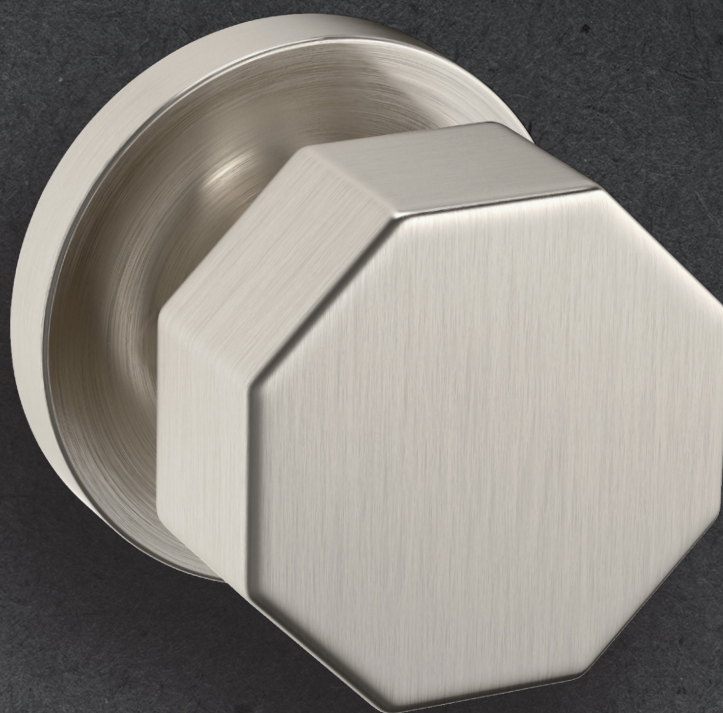

BALDWIN®

ESTATE™

5073 KNOB W/ 5046 ROSE

5073 KNOB W/ 5046 ROSE

PRE CONFIGURED SET

DIMENSIONS

SPECIFICATIONS

- Solid Forged Brass Trim
- Concealed Fasteners
- 28-degree Solid Brass Latch
- 2.125" Bore x 2.375" Backset with Full Lip Strike
- 1.375"-1.75" thick doors
- PASS, PRIV, FD, HD
- UL Kit Available

AVAILABLE FINISHES

TIER 1

102
Oil Rubbed
Bronze

150
Satin
Nickel

190
Satin
Black

260
Polished
Chrome

TIER 2

044
Lifetime
(PVD)
Satin
Brass

055
Lifetime
(PVD)
Polished
Nickel

056
Lifetime
(PVD)
Satin
Nickel