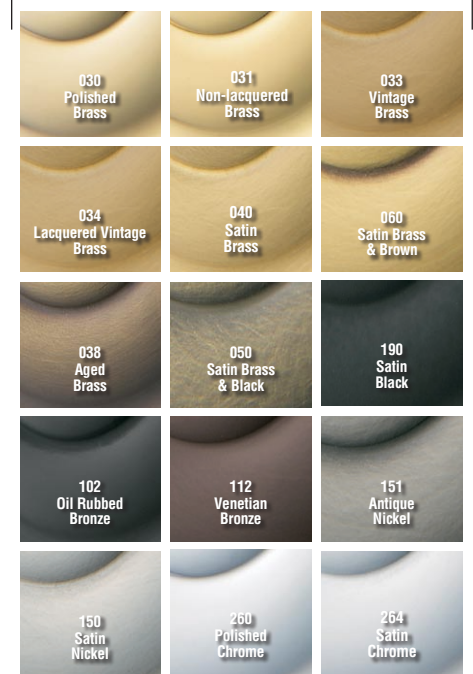

BALDWIN®

5075 / 5127 ESTATE ROSES

5127 is for privacy function

SPECIFICATIONS

> Material: Solid Forged Brass

TIER 1 FINISHES

TIER 2 FINISHES