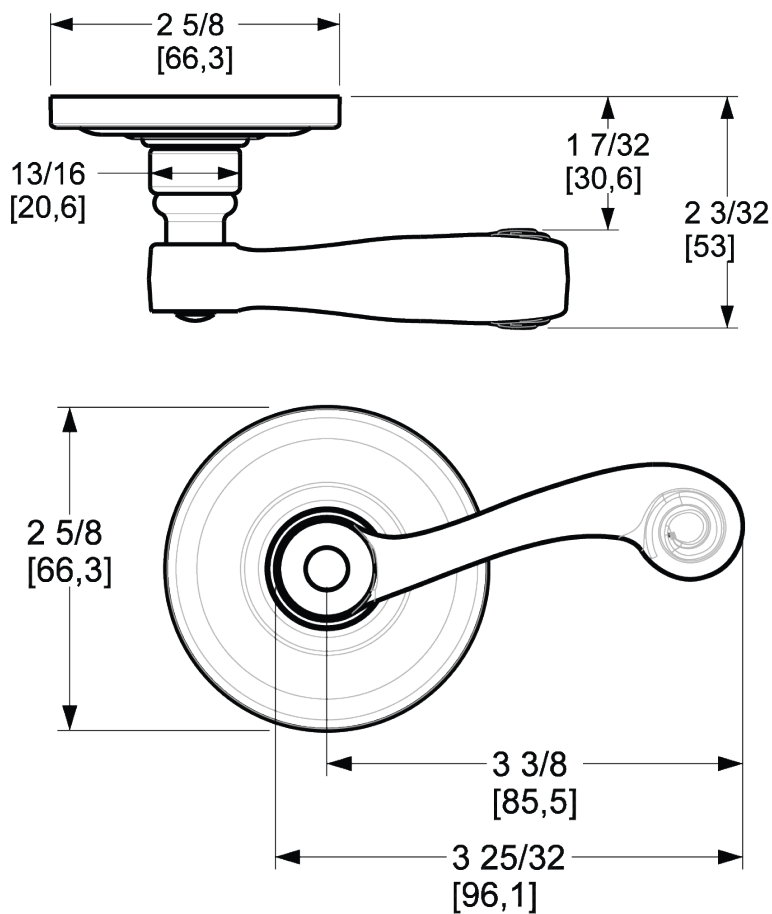

# BALDWIN®

ESTATE™

5103 LEVER W/ 5048 ROSE

# 5103 LEVER W/ 5048 ROSE

PRE CONFIGURED SET

## DIMENSIONS

## SPECIFICATIONS

- Solid Forged Brass Trim
- Concealed Fasteners
- 28-degree Solid Brass Latch
- 2.125" Bore x 2.375" Backset with Full Lip Strike
- 1.375"-1.75" thick doors
- PASS, PRIV, FD, HD
- UL Kit Available