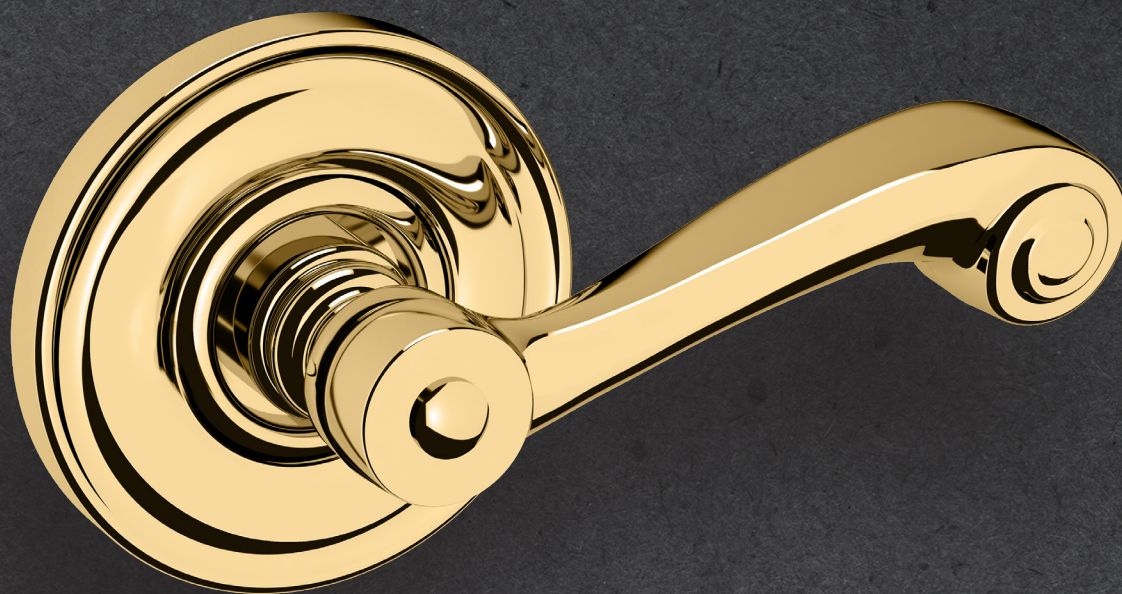

# BALDWIN®

ESTATE™

5103 LEVER W/ 5048 ROSE

# 5103 LEVER W/ 5048 ROSE

PRE CONFIGURED SET

## SPECIFICATIONS

- Solid Forged Brass Trim
- Concealed Fasteners
- 28-degree Solid Brass Latch
- 2.125" Bore x 2.375" Backset with Full Lip Strike
- 1.375"-1.75" thick doors
- PASS, PRIV, FD, HD
- UL Kit Available