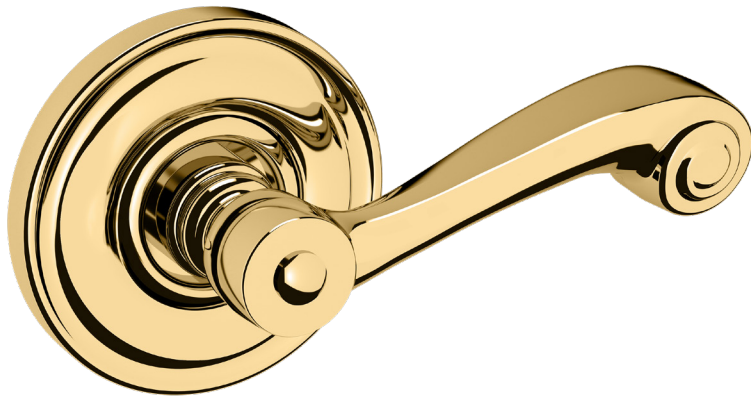

# BALDWIN®

ESTATE™

5103 LEVER W/ 5048 ROSE

# 5103 LEVER W/ 5048 ROSE

PRE CONFIGURED SET

## SPECIFICATIONS

- Solid Forged Brass Trim
- Concealed Fasteners
- 28-degree Solid Brass Latch
- 2.125" Bore x 2.375" Backset with Full Lip Strike
- 1.375"-1.75" thick doors
- PASS, PRIV, FD, HD
- UL Kit Available