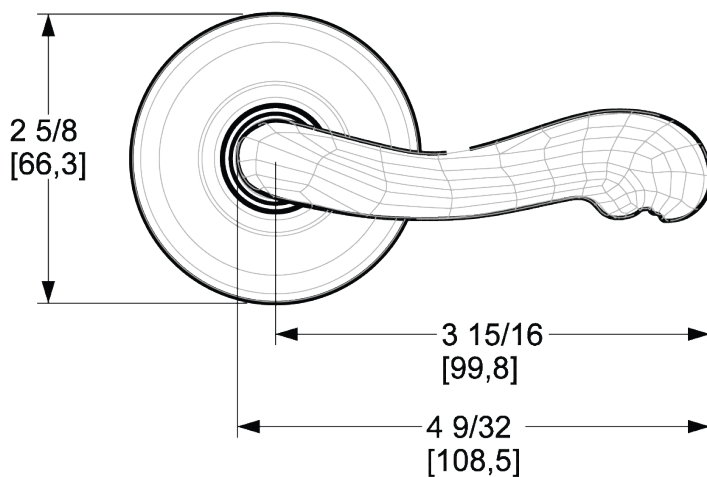

BALDWIN®

ESTATE™

5108 LEVER W/ 5048 ROSE

5108 LEVER W/ 5048 ROSE

PRE CONFIGURED SET

SPECIFICATIONS

- Solid Forged Brass Trim
- Concealed Fasteners
- 28-degree Solid Brass Latch
- 2.125" Bore x 2.375" Backset with Full Lip Strike
- 1.375"-1.75" thick doors
- PASS, PRIV, FD, HD
- UL Kit Available

DIMENSIONS

AVAILABLE FINISHES

TIER 1

003
Lifetime
(PVD)
Polished
Brass

031
Non-
lacquered
Brass

102
Oil Rubbed
Bronze

112
Venetian
Bronze

150
Satin
Nickel

260
Polished
Chrome

TIER 2

056
Lifetime
(PVD)
Satin
Nickel