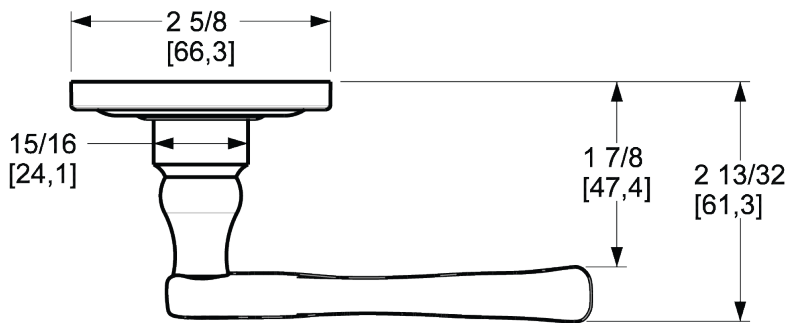

BALDWIN®

ESTATE™

5108 LEVER W/ 5048 ROSE

5108 LEVER W/ 5048 ROSE

PRE CONFIGURED SET

SPECIFICATIONS

- Solid Forged Brass Trim
- Concealed Fasteners
- 28-degree Solid Brass Latch
- 2.125" Bore x 2.375" Backset with Full Lip Strike
- 1.375"-1.75" thick doors
- PASS, PRIV, FD, HD
- UL Kit Available

DIMENSIONS

AVAILABLE FINISHES

TIER 1

003
Lifetime
(PVD)
Polished
Brass

031
Non-
lacquered
Brass

102
Oil Rubbed
Bronze

112
Venetian
Bronze

150
Satin
Nickel

260
Polished
Chrome

TIER 2

056
Lifetime
(PVD)
Satin
Nickel