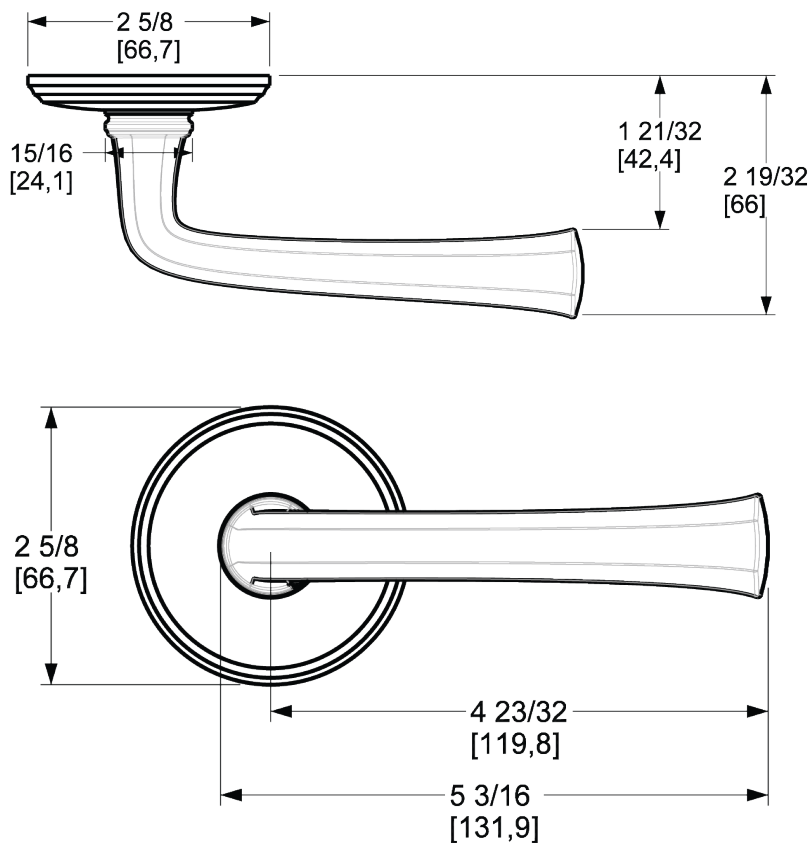

BALDWIN®

ESTATE™

5112 LEVER W/ 5075 ROSE

5112 LEVER W/ 5075 ROSE

PRE CONFIGURED SET

DIMENSIONS

SPECIFICATIONS

- Solid Forged Brass Trim
- Concealed Fasteners
- 28-degree Solid Brass Latch
- 2.125" Bore x 2.375" Backset with Full Lip Strike
- 1.375"-1.75" thick doors
- PASS, PRIV, FD, HD
- UL Kit Available

AVAILABLE FINISHES

TIER 1

003
Lifetime
(PVD)
Polished
Brass

031
Non-
lacquered
Brass

112
Venetian
Bronze

102
Oil Rubbed
Bronze

260
Polished
Chrome

150
Satin
Nickel

TIER 2

056
Lifetime
(PVD)
Satin
Nickel