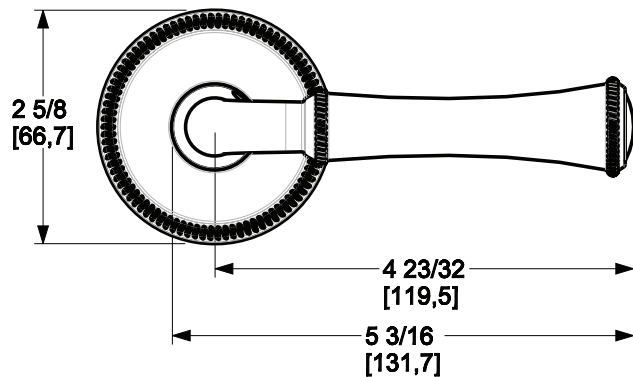

BALDWIN®

ESTATE™

5118 LEVER W/ 5076 ROSE

5118 LEVER W/ 5076 ROSE

PRE CONFIGURED SET

SPECIFICATIONS

- Solid Forged Brass Trim
- Concealed Fasteners
- 28-degree Solid Brass Latch
- 2.125" Bore x 2.375" Backset with Full Lip Strike
- 1.375"-1.75" thick doors
- PASS, PRIV, FD, HD
- UL Kit Available

DIMENSIONS

AVAILABLE FINISHES