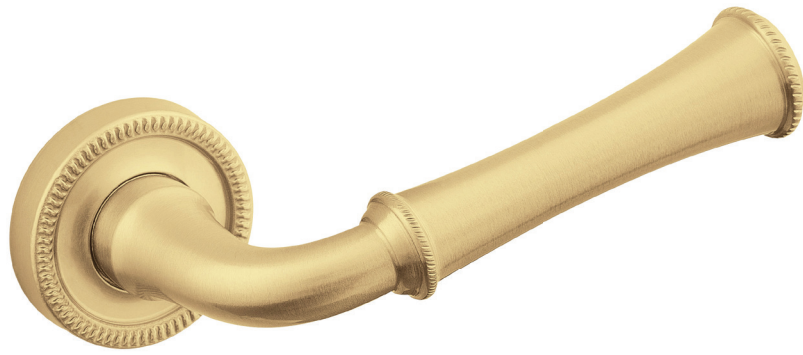

BALDWIN®

ESTATE™

5118 LEVER W/ 5076 ROSE

5118 LEVER W/ 5076 ROSE

PRE CONFIGURED SET

SPECIFICATIONS

- Solid Forged Brass Trim
- Concealed Fasteners
- 28-degree Solid Brass Latch
- 2.125" Bore x 2.375" Backset with Full Lip Strike
- 1.375"-1.75" thick doors
- PASS, PRIV, FD, HD
- UL Kit Available

DIMENSIONS

AVAILABLE FINISHES