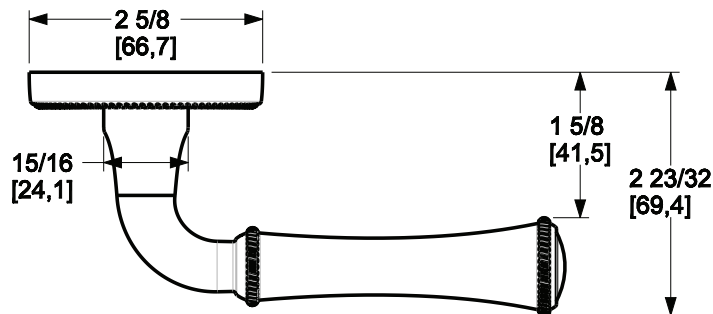

BALDWIN®

ESTATE™

5118 LEVER W/ 5076 ROSE

5118 LEVER W/ 5076 ROSE

PRE CONFIGURED SET

SPECIFICATIONS

- Solid Forged Brass Trim
- Concealed Fasteners
- 28-degree Solid Brass Latch
- 2.125" Bore x 2.375" Backset with Full Lip Strike
- 1.375"-1.75" thick doors
- PASS, PRIV, FD, HD
- UL Kit Available

DIMENSIONS

AVAILABLE FINISHES