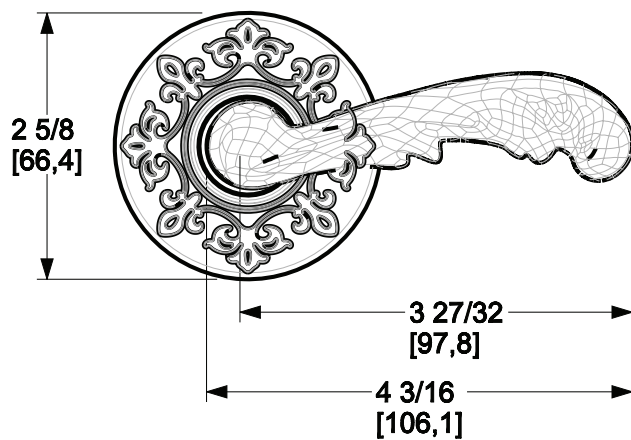

BALDWIN®

ESTATE™

5121 LEVER W/ R012 ROSE

5121 LEVER W/ R012 ROSE

PRE CONFIGURED SET

SPECIFICATIONS

- Solid Forged Brass Trim
- Concealed Fasteners
- 28-degree Solid Brass Latch
- 2.125" Bore x 2.375" Backset with Full Lip Strike
- 1.375"-1.75" thick doors
- PASS, PRIV, FD, HD
- UL Kit Available

DIMENSIONS

AVAILABLE FINISHES