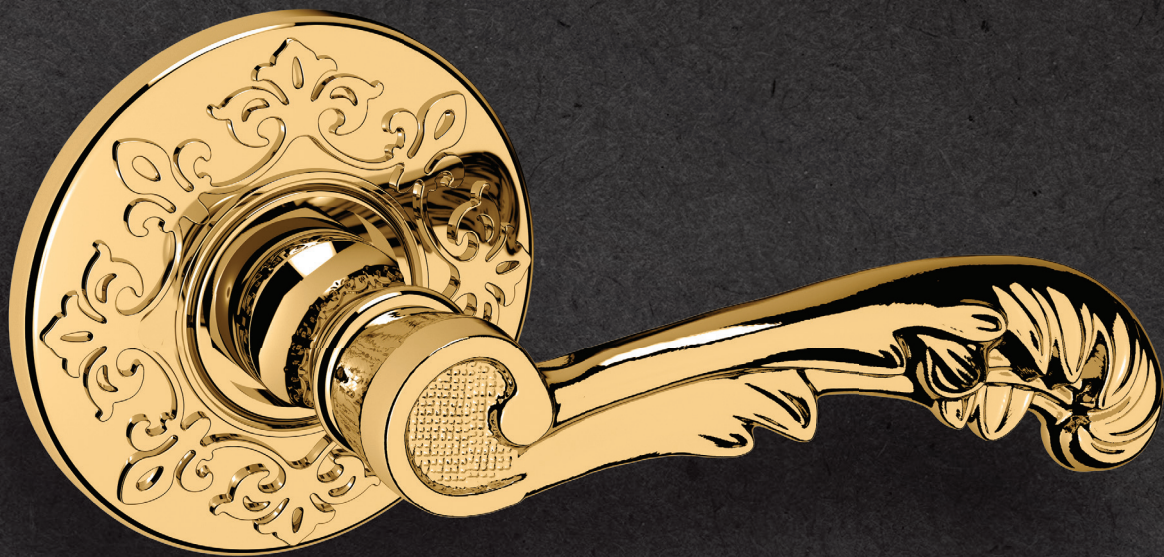

BALDWIN®

ESTATE™

5121 LEVER W/ R012 ROSE

5121 LEVER W/ R012 ROSE

PRE CONFIGURED SET

SPECIFICATIONS

- Solid Forged Brass Trim
- Concealed Fasteners
- 28-degree Solid Brass Latch
- 2.125" Bore x 2.375" Backset with Full Lip Strike
- 1.375"-1.75" thick doors
- PASS, PRIV, FD, HD
- UL Kit Available

DIMENSIONS

AVAILABLE FINISHES