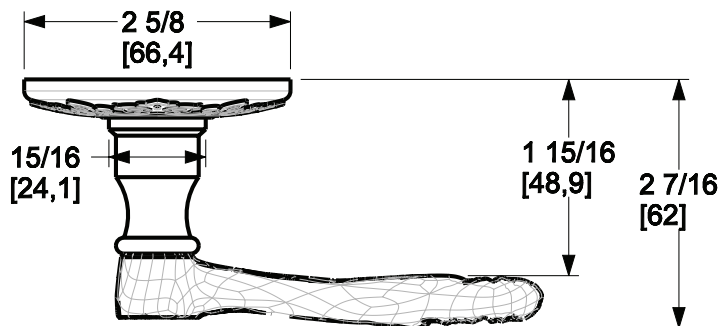

BALDWIN®

ESTATE™

5121 LEVER W/ R012 ROSE

5121 LEVER W/ R012 ROSE

PRE CONFIGURED SET

SPECIFICATIONS

- Solid Forged Brass Trim
- Concealed Fasteners
- 28-degree Solid Brass Latch
- 2.125" Bore x 2.375" Backset with Full Lip Strike
- 1.375"-1.75" thick doors
- PASS, PRIV, FD, HD
- UL Kit Available

DIMENSIONS

AVAILABLE FINISHES