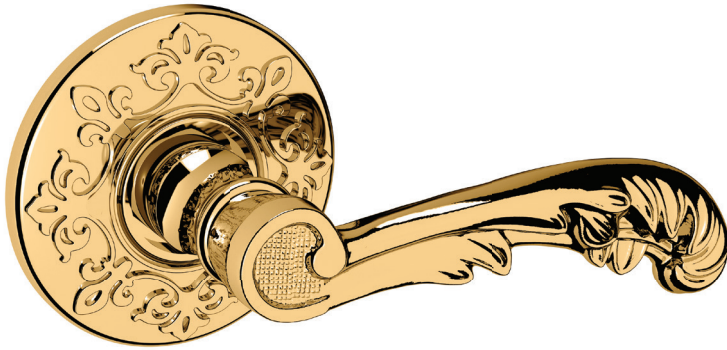

BALDWIN®

ESTATE™

5121 LEVER W/ R012 ROSE

5121 LEVER W/ R012 ROSE

PRE CONFIGURED SET

SPECIFICATIONS

- Solid Forged Brass Trim
- Concealed Fasteners
- 28-degree Solid Brass Latch
- 2.125" Bore x 2.375" Backset with Full Lip Strike
- 1.375"-1.75" thick doors
- PASS, PRIV, FD, HD
- UL Kit Available

DIMENSIONS

AVAILABLE FINISHES