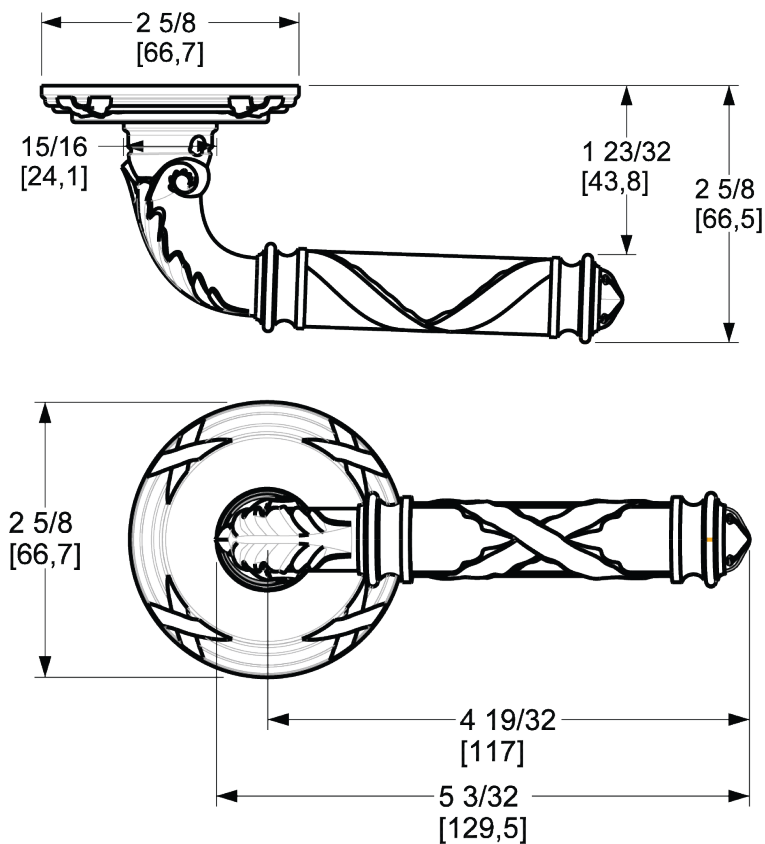

BALDWIN®

ESTATE™

5122 LEVER W/ 5022 ROSE

5122 LEVER W/ 5022 ROSE

PRE CONFIGURED SET

DIMENSIONS

SPECIFICATIONS

- Solid Forged Brass Trim
- Concealed Fasteners
- 28-degree Solid Brass Latch
- 2.125" Bore x 2.375" Backset with Full Lip Strike
- 1.375"-1.75" thick doors
- PASS, PRIV, FD, HD
- UL Kit Available

TIER 2

056
Lifetime
(PVD)
Satin
Nickel