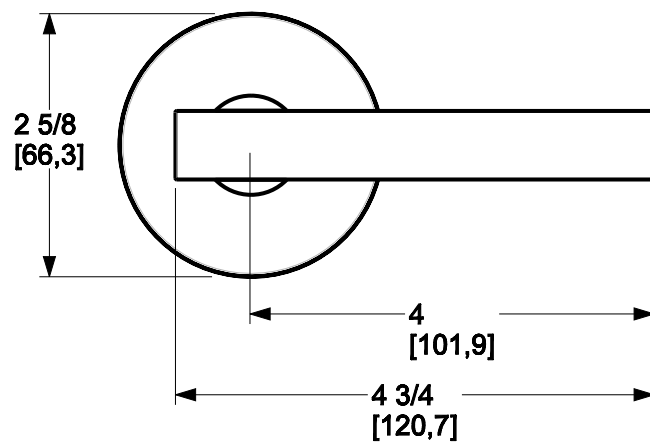

BALDWIN®

ESTATE™

5137 LEVER W/ 5046 ROSE

5137 LEVER W/ 5046 ROSE

PRE CONFIGURED SET

SPECIFICATIONS

- Solid Forged Brass Trim
- Concealed Fasteners
- 28-degree Solid Brass Latch
- 2.125" Bore x 2.375" Backset with Full Lip Strike
- 1.375"-1.75" thick doors
- PASS, PRIV, FD, HD
- UL Kit Available

DIMENSIONS

AVAILABLE FINISHES