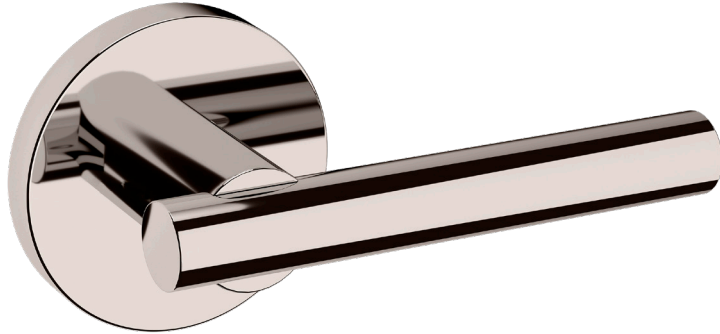

BALDWIN®

ESTATE™

5137 LEVER W/ 5046 ROSE

5137 LEVER W/ 5046 ROSE

PRE CONFIGURED SET

SPECIFICATIONS

- Solid Forged Brass Trim
- Concealed Fasteners
- 28-degree Solid Brass Latch
- 2.125" Bore x 2.375" Backset with Full Lip Strike
- 1.375"-1.75" thick doors
- PASS, PRIV, FD, HD
- UL Kit Available

DIMENSIONS

AVAILABLE FINISHES