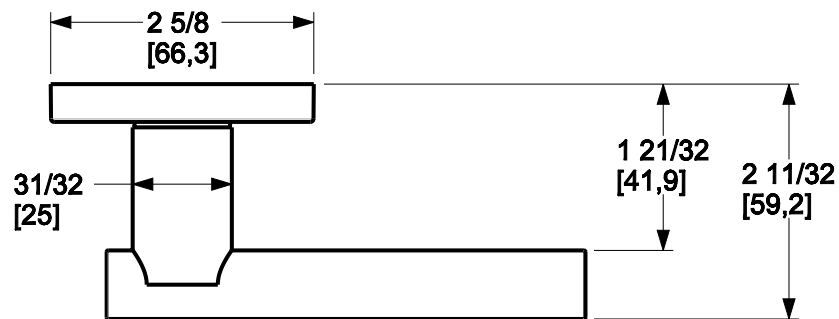

BALDWIN®

ESTATE™

5137 LEVER W/ 5046 ROSE

5137 LEVER W/ 5046 ROSE

PRE CONFIGURED SET

SPECIFICATIONS

- Solid Forged Brass Trim
- Concealed Fasteners
- 28-degree Solid Brass Latch
- 2.125" Bore x 2.375" Backset with Full Lip Strike
- 1.375"-1.75" thick doors
- PASS, PRIV, FD, HD
- UL Kit Available

DIMENSIONS

AVAILABLE FINISHES