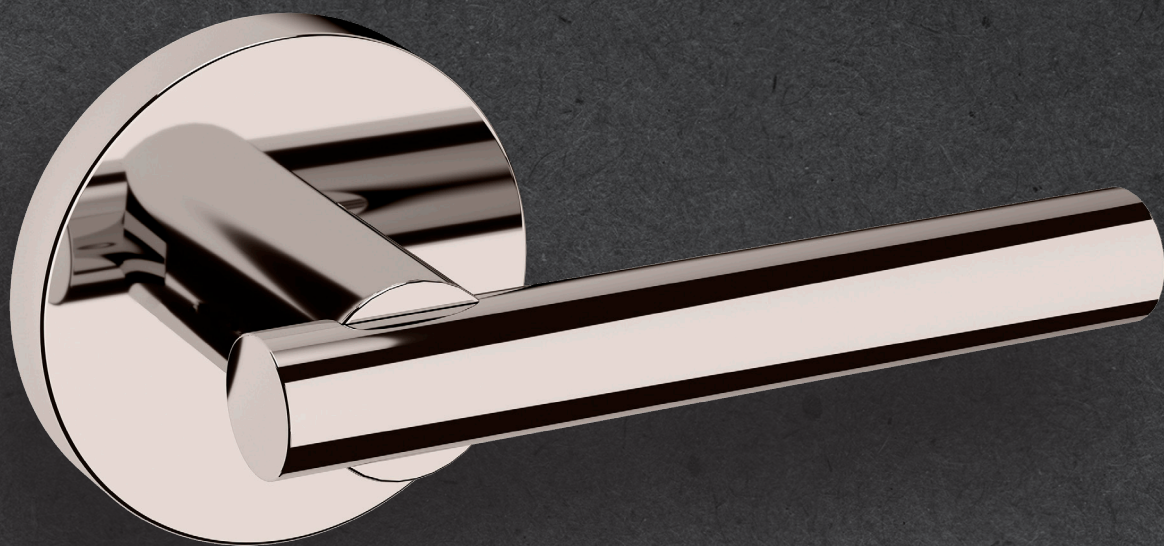

BALDWIN®

ESTATE™

5137 LEVER W/ 5046 ROSE

5137 LEVER W/ 5046 ROSE

PRE CONFIGURED SET

SPECIFICATIONS

- Solid Forged Brass Trim
- Concealed Fasteners
- 28-degree Solid Brass Latch
- 2.125" Bore x 2.375" Backset with Full Lip Strike
- 1.375"-1.75" thick doors
- PASS, PRIV, FD, HD
- UL Kit Available

DIMENSIONS

AVAILABLE FINISHES