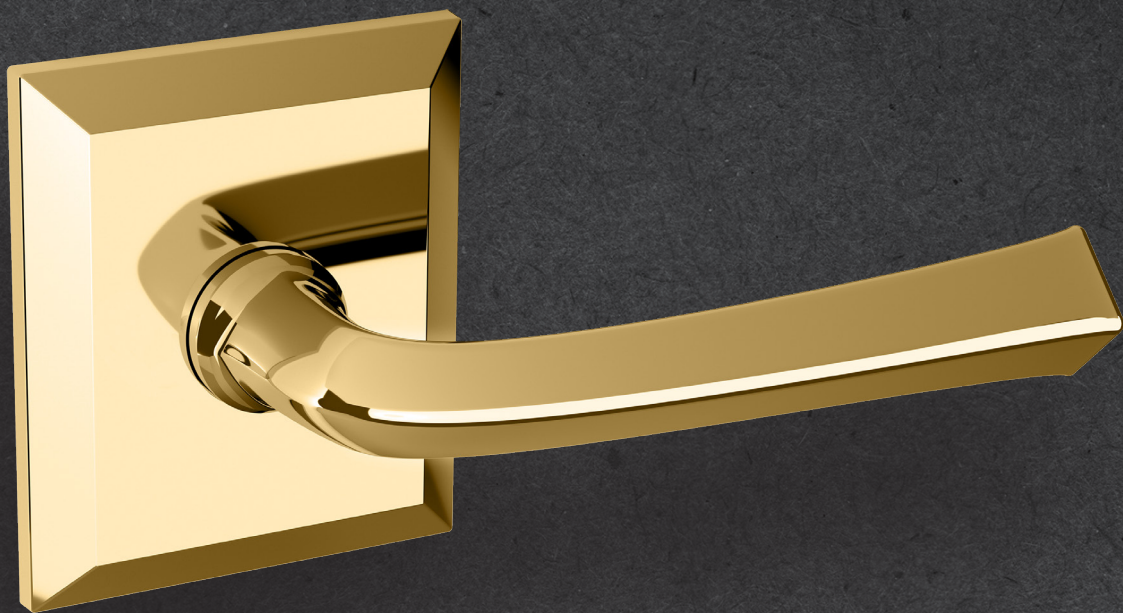

# BALDWIN®

ESTATE™

5141 LEVER W/ R033 ROSE

# 5141 LEVER W/ R033 ROSE

PRE CONFIGURED SET

## SPECIFICATIONS

- Solid Forged Brass Trim
- Concealed Fasteners
- 28-degree Solid Brass Latch
- 2.125" Bore x 2.375" Backset with Full Lip Strike
- 1.375"-1.75" thick doors
- PASS, PRIV, FD, HD
- UL Kit Available

TIER 2

**056**  
Lifetime  
(PVD)  
Satin  
Nickel