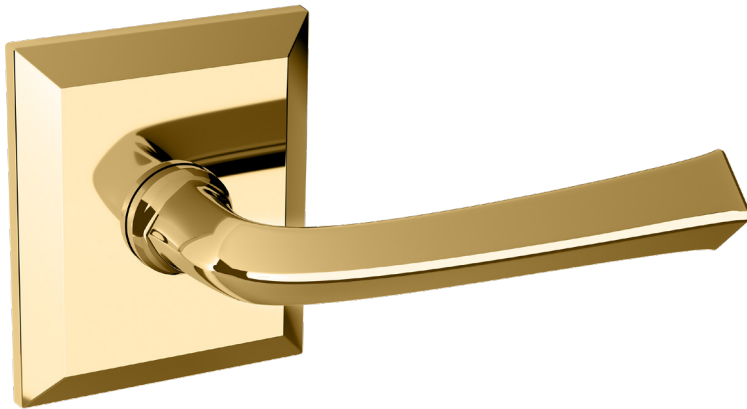

# BALDWIN®

ESTATE™

5141 LEVER W/ R033 ROSE

# 5141 LEVER W/ R033 ROSE

PRE CONFIGURED SET

## SPECIFICATIONS

- Solid Forged Brass Trim
- Concealed Fasteners
- 28-degree Solid Brass Latch
- 2.125" Bore x 2.375" Backset with Full Lip Strike
- 1.375"-1.75" thick doors
- PASS, PRIV, FD, HD
- UL Kit Available

TIER 2

**056**  
Lifetime  
(PVD)  
Satin  
Nickel