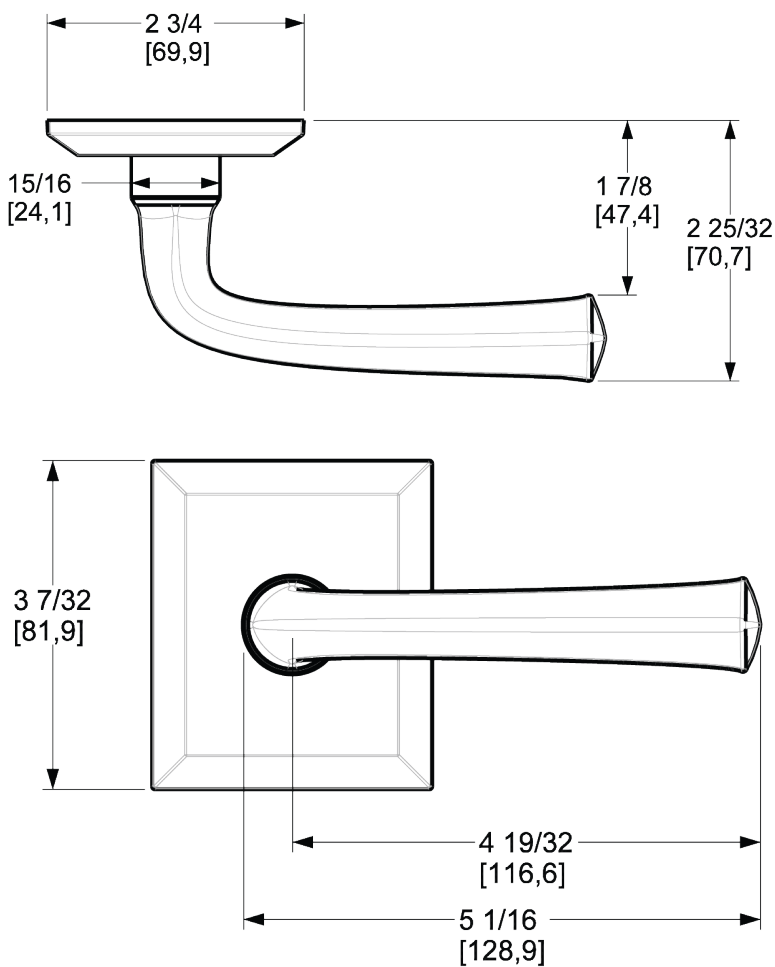

# BALDWIN®

ESTATE™

5141 LEVER W/ R033 ROSE

# 5141 LEVER W/ R033 ROSE

PRE CONFIGURED SET

## DIMENSIONS

## SPECIFICATIONS

- Solid Forged Brass Trim
- Concealed Fasteners
- 28-degree Solid Brass Latch
- 2.125" Bore x 2.375" Backset with Full Lip Strike
- 1.375"-1.75" thick doors
- PASS, PRIV, FD, HD
- UL Kit Available