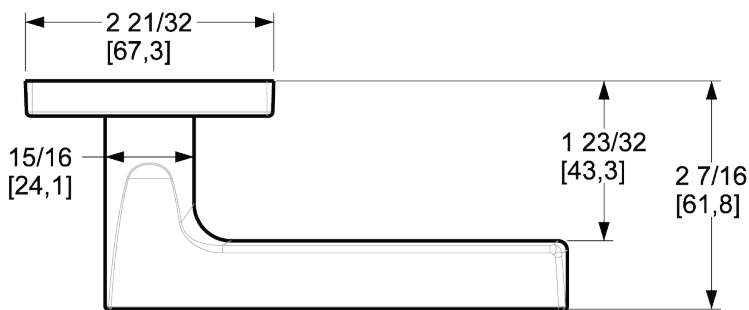

BALDWIN®

ESTATE™

5162 LEVER W/ R017 ROSE

5162 LEVER W/ R017 ROSE

PRE CONFIGURED SET

SPECIFICATIONS

- Solid Forged Brass Trim
- Concealed Fasteners
- 28-degree Solid Brass Latch
- 2.125" Bore x 2.375" Backset with Full Lip Strike
- 1.375"-1.75" thick doors
- PASS, PRIV, FD, HD
- UL Kit Available

DIMENSIONS

AVAILABLE FINISHES

TIER 1

102
Oil Rubbed
Bronze

150
Satin
Nickel

190
Satin
Black

260
Polished
Chrome

TIER 2