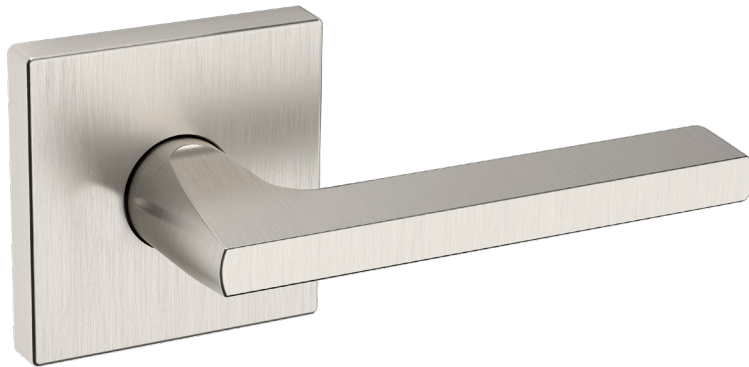

BALDWIN®

ESTATE™

5162 LEVER W/ R017 ROSE

5162 LEVER W/ R017 ROSE

PRE CONFIGURED SET

SPECIFICATIONS

- Solid Forged Brass Trim
- Concealed Fasteners
- 28-degree Solid Brass Latch
- 2.125" Bore x 2.375" Backset with Full Lip Strike
- 1.375"-1.75" thick doors
- PASS, PRIV, FD, HD
- UL Kit Available

DIMENSIONS

AVAILABLE FINISHES

TIER 1

102
Oil Rubbed
Bronze

150
Satin
Nickel

190
Satin
Black

260
Polished
Chrome

TIER 2

044
Lifetime
(PVD)
Satin
Brass

055
Lifetime
(PVD)
Polished
Nickel

056
Lifetime
(PVD)
Satin
Nickel