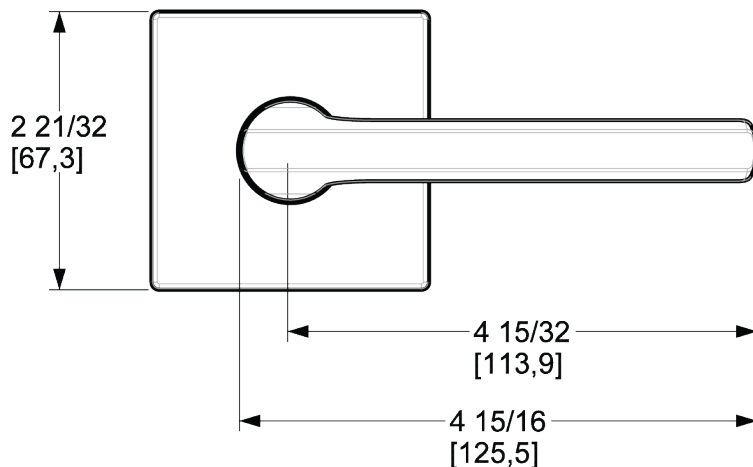

BALDWIN®

ESTATE™

5162 LEVER W/ R017 ROSE

5162 LEVER W/ R017 ROSE

PRE CONFIGURED SET

SPECIFICATIONS

- Solid Forged Brass Trim
- Concealed Fasteners
- 28-degree Solid Brass Latch
- 2.125" Bore x 2.375" Backset with Full Lip Strike
- 1.375"-1.75" thick doors
- PASS, PRIV, FD, HD
- UL Kit Available

DIMENSIONS

AVAILABLE FINISHES

TIER 1

102
Oil Rubbed
Bronze

150
Satin
Nickel

190
Satin
Black

260
Polished
Chrome

TIER 2