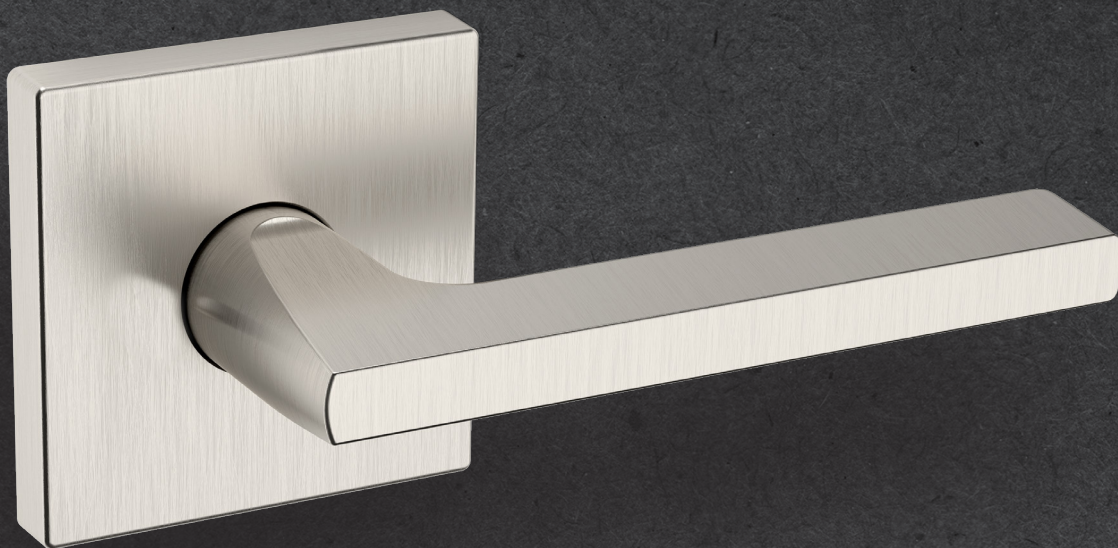

BALDWIN®

ESTATE™

5162 LEVER W/ R017 ROSE

5162 LEVER W/ R017 ROSE

PRE CONFIGURED SET

SPECIFICATIONS

- Solid Forged Brass Trim
- Concealed Fasteners
- 28-degree Solid Brass Latch
- 2.125" Bore x 2.375" Backset with Full Lip Strike
- 1.375"-1.75" thick doors
- PASS, PRIV, FD, HD
- UL Kit Available

DIMENSIONS

AVAILABLE FINISHES

TIER 1

102
Oil Rubbed
Bronze

150
Satin
Nickel

190
Satin
Black

260
Polished
Chrome

TIER 2

044
Lifetime
(PVD)
Satin
Brass

055
Lifetime
(PVD)
Polished
Nickel

056
Lifetime
(PVD)
Satin
Nickel