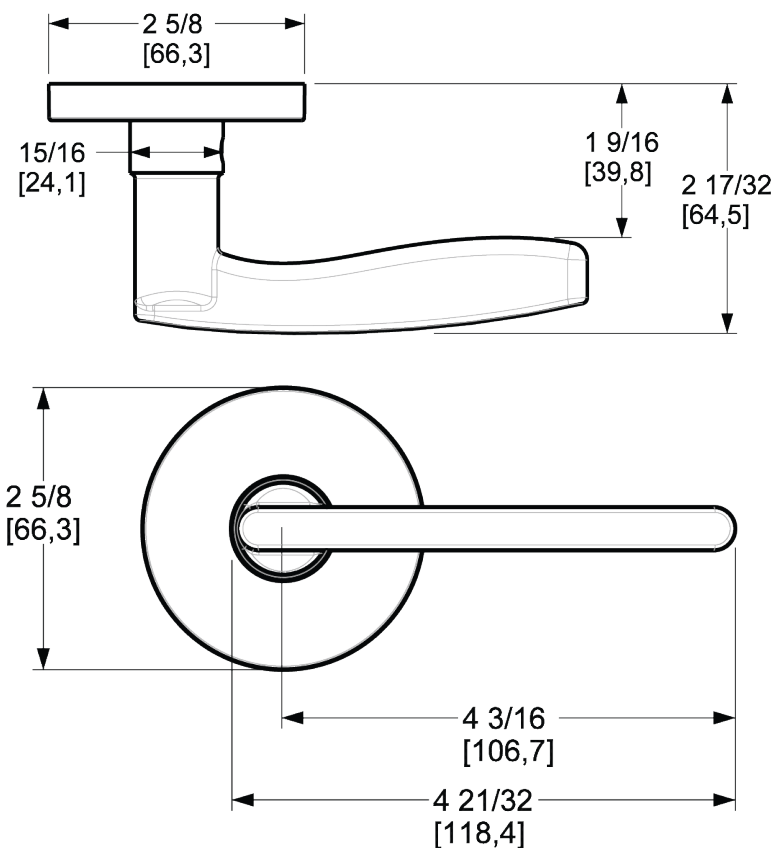

BALDWIN®

ESTATE™

5164 LEVER W/ 5046 ROSE

5164 LEVER W/ 5046 ROSE

PRE CONFIGURED SET

DIMENSIONS

SPECIFICATIONS

- Solid Forged Brass Trim
- Concealed Fasteners
- 28-degree Solid Brass Latch
- 2.125" Bore x 2.375" Backset with Full Lip Strike
- 1.375"-1.75" thick doors
- PASS, PRIV, FD, HD
- UL Kit Available

AVAILABLE FINISHES

TIER 1

102 Oil Rubbed Bronze
150 Satin Nickel
190 Satin Black
260 Polished Chrome

TIER 2

044 Lifetime (PVD) Satin Brass
055 Lifetime (PVD) Polished Nickel
056 Lifetime (PVD) Satin Nickel