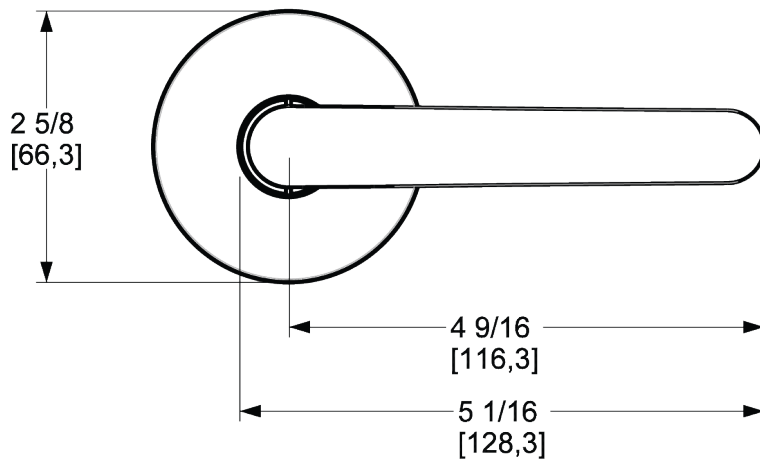

# 5165 LEVER W/ 5046 ROSE

PRE CONFIGURED SET

## SPECIFICATIONS

- Solid Forged Brass Trim
- Concealed Fasteners
- 28-degree Solid Brass Latch
- 2.125" Bore x 2.375" Backset with Full Lip Strike
- 1.375"-1.75" thick doors
- PASS, PRIV, FD, HD
- UL Kit Available

## DIMENSIONS