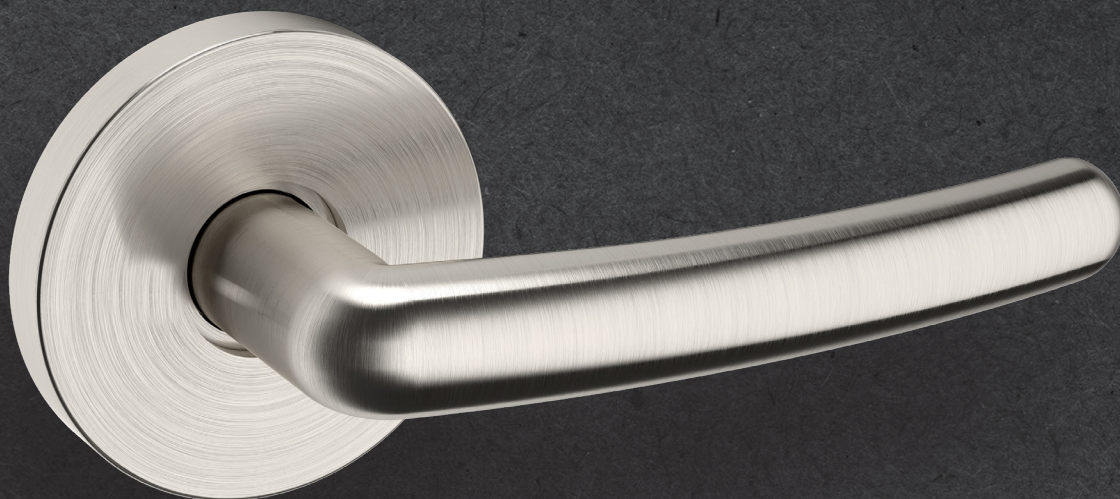

# BALDWIN®

ESTATE™

5165 LEVER W/ 5046 ROSE

# 5165 LEVER W/ 5046 ROSE

PRE CONFIGURED SET

## SPECIFICATIONS

- Solid Forged Brass Trim
- Concealed Fasteners
- 28-degree Solid Brass Latch
- 2.125" Bore x 2.375" Backset with Full Lip Strike
- 1.375"-1.75" thick doors
- PASS, PRIV, FD, HD
- UL Kit Available

## AVAILABLE FINISHES

TIER 1

**102**  
Oil Rubbed  
Bronze

**150**  
Satin  
Nickel

**190**  
Satin  
Black

**260**  
Polished  
Chrome

TIER 2

**044**  
Lifetime  
(PVD)  
Satin  
Brass