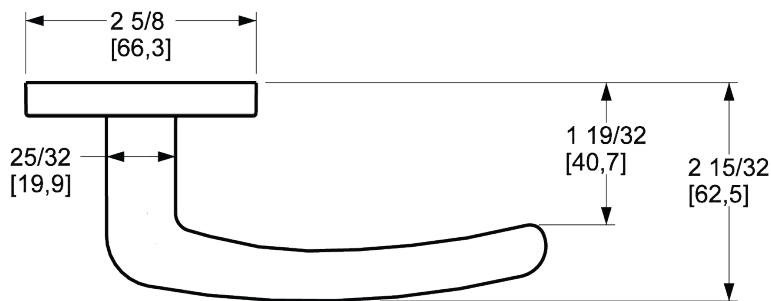

# 5165 LEVER W/ 5046 ROSE

PRE CONFIGURED SET

## SPECIFICATIONS

- Solid Forged Brass Trim
- Concealed Fasteners
- 28-degree Solid Brass Latch
- 2.125" Bore x 2.375" Backset with Full Lip Strike
- 1.375"-1.75" thick doors
- PASS, PRIV, FD, HD
- UL Kit Available

## DIMENSIONS