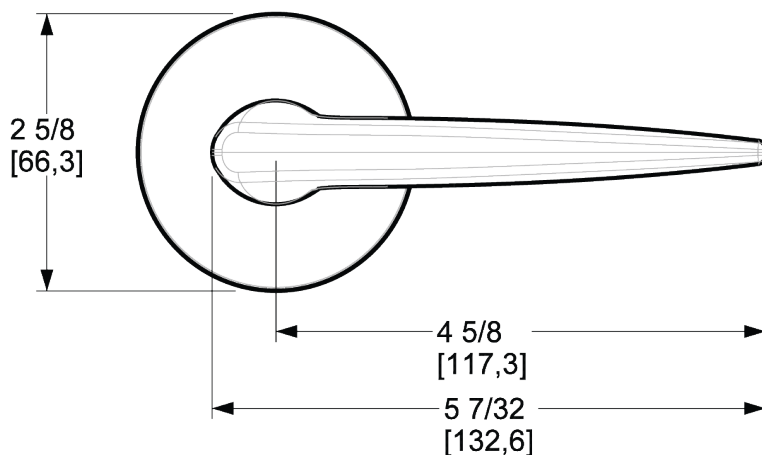

BALDWIN®

ESTATE™

5166 LEVER W/ 5046 ROSE

5166 LEVER W/ 5046 ROSE

PRE CONFIGURED SET

SPECIFICATIONS

- Solid Forged Brass Trim
- Concealed Fasteners
- 28-degree Solid Brass Latch
- 2.125" Bore x 2.375" Backset with Full Lip Strike
- 1.375"-1.75" thick doors
- PASS, PRIV, FD, HD
- UL Kit Available

DIMENSIONS

AVAILABLE FINISHES

TIER 1

102
Oil Rubbed
Bronze

150
Satin
Nickel

190
Satin
Black

260
Polished
Chrome

TIER 2