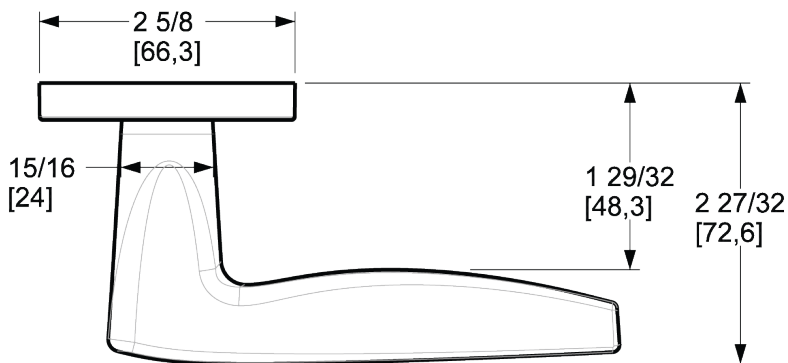

BALDWIN®

ESTATE™

5166 LEVER W/ 5046 ROSE

5166 LEVER W/ 5046 ROSE

PRE CONFIGURED SET

SPECIFICATIONS

- Solid Forged Brass Trim
- Concealed Fasteners
- 28-degree Solid Brass Latch
- 2.125" Bore x 2.375" Backset with Full Lip Strike
- 1.375"-1.75" thick doors
- PASS, PRIV, FD, HD
- UL Kit Available

DIMENSIONS

AVAILABLE FINISHES

TIER 1

102
Oil Rubbed
Bronze

150
Satin
Nickel

190
Satin
Black

260
Polished
Chrome

TIER 2