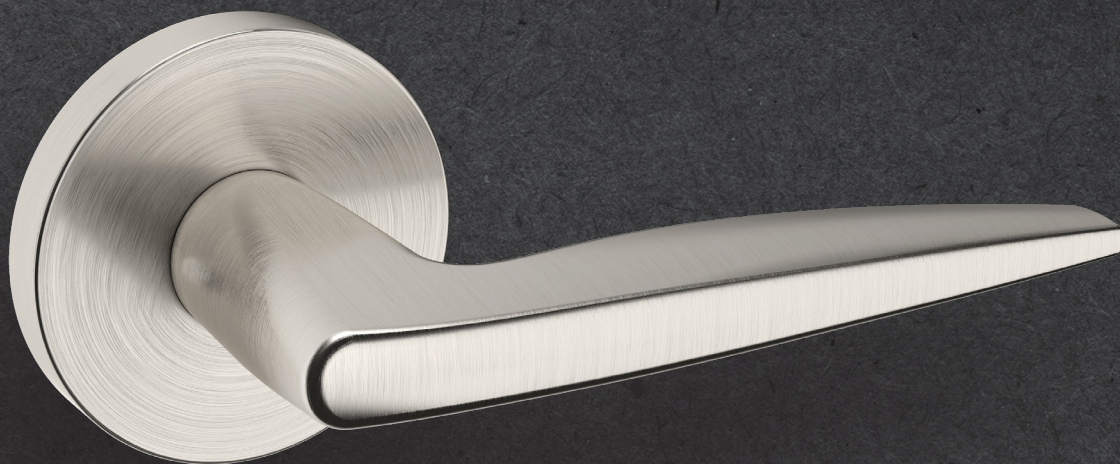

BALDWIN®

ESTATE™

5166 LEVER W/ 5046 ROSE

5166 LEVER W/ 5046 ROSE

PRE CONFIGURED SET

SPECIFICATIONS

- Solid Forged Brass Trim
- Concealed Fasteners
- 28-degree Solid Brass Latch
- 2.125" Bore x 2.375" Backset with Full Lip Strike
- 1.375"-1.75" thick doors
- PASS, PRIV, FD, HD
- UL Kit Available

DIMENSIONS

AVAILABLE FINISHES

TIER 1

102
Oil Rubbed
Bronze

150
Satin
Nickel

190
Satin
Black

260
Polished
Chrome

TIER 2

044
Lifetime
(PVD)
Satin
Brass

055
Lifetime
(PVD)
Polished
Nickel

056
Lifetime
(PVD)
Satin
Nickel