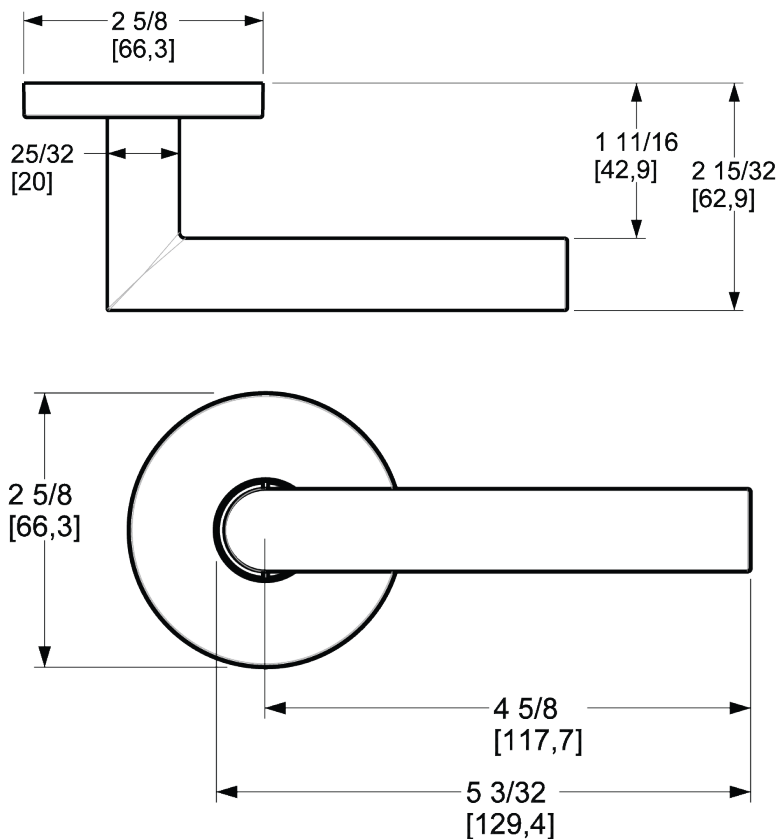

BALDWIN®

ESTATE™

5173 LEVER W/ 5046 ROSE

5173 LEVER W/ 5046 ROSE

PRE CONFIGURED SET

DIMENSIONS

SPECIFICATIONS

- Solid Forged Brass Trim
- Concealed Fasteners
- 28-degree Solid Brass Latch
- 2.125" Bore x 2.375" Backset with Full Lip Strike
- 1.375"-1.75" thick doors
- PASS, PRIV, FD, HD
- UL Kit Available

055
Lifetime
(PVD)
Polished
Nickel

056
Lifetime
(PVD)
Satin
Nickel