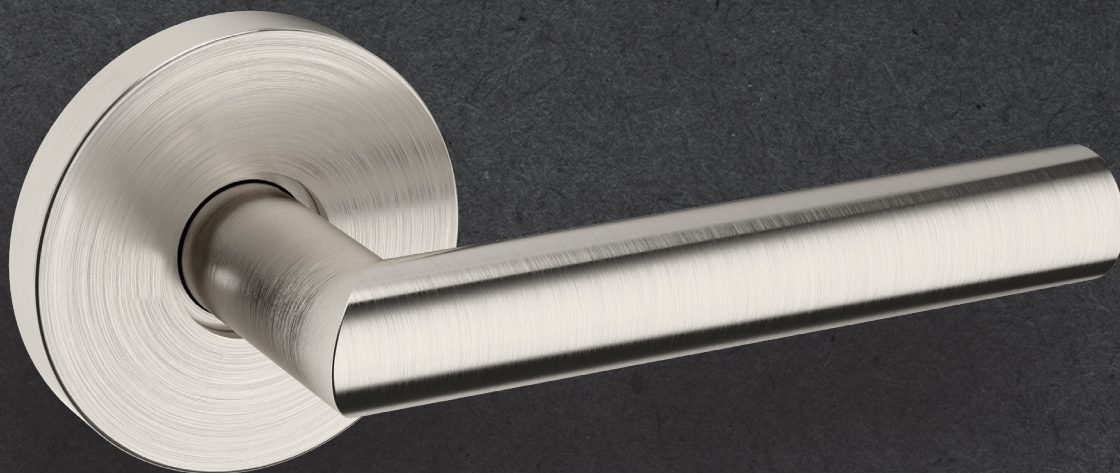

BALDWIN®

ESTATE™

5173 LEVER W/ 5046 ROSE

5173 LEVER W/ 5046 ROSE

PRE CONFIGURED SET

DIMENSIONS

SPECIFICATIONS

- Solid Forged Brass Trim
- Concealed Fasteners
- 28-degree Solid Brass Latch
- 2.125" Bore x 2.375" Backset with Full Lip Strike
- 1.375"-1.75" thick doors
- PASS, PRIV, FD, HD
- UL Kit Available

AVAILABLE FINISHES

TIER 1

102
Oil Rubbed
Bronze

150
Satin
Nickel

190
Satin
Black

260
Polished
Chrome

TIER 2

044
Lifetime
(PVD)
Satin
Brass

055
Lifetime
(PVD)
Polished
Nickel

056
Lifetime
(PVD)
Satin
Nickel