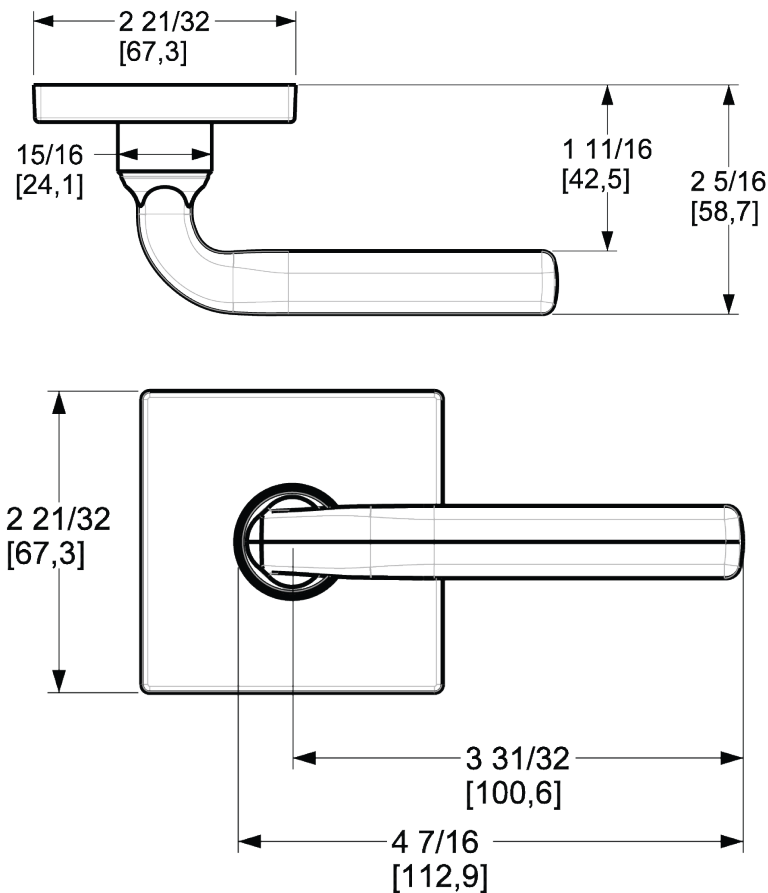

BALDWIN®

ESTATE™

5190 LEVER W/ R017 ROSE

5190 LEVER W/ R017 ROSE

PRE CONFIGURED SET

DIMENSIONS

SPECIFICATIONS

- Solid Forged Brass Trim
- Concealed Fasteners
- 28-degree Solid Brass Latch
- 2.125" Bore x 2.375" Backset with Full Lip Strike
- 1.375"-1.75" thick doors
- PASS, PRIV, FD, HD
- UL Kit Available