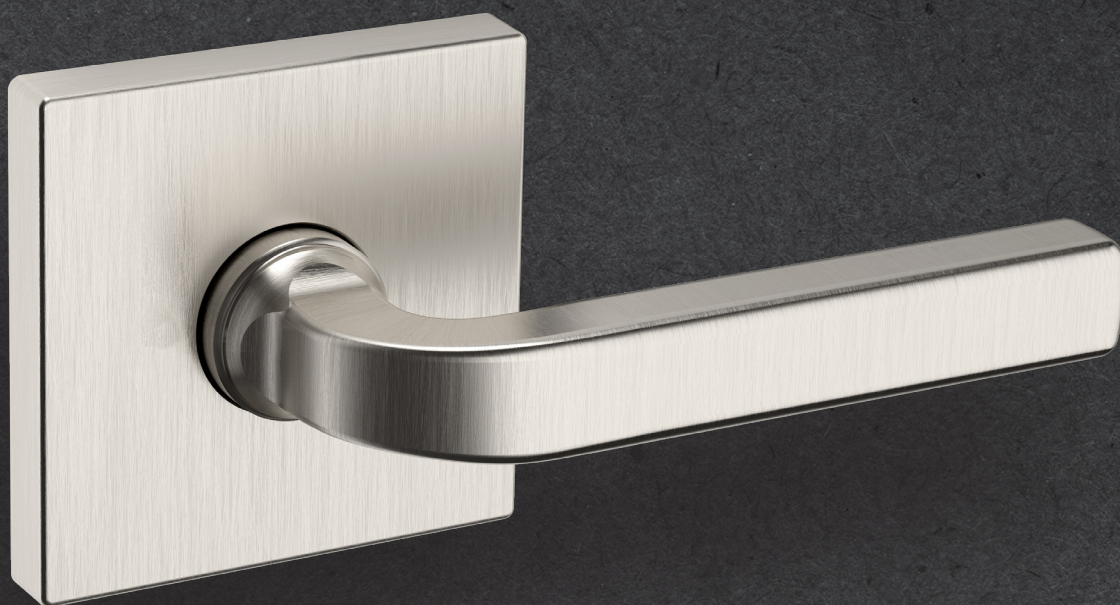

BALDWIN®

ESTATE™

5190 LEVER W/ R017 ROSE

5190 LEVER W/ R017 ROSE

PRE CONFIGURED SET

DIMENSIONS

SPECIFICATIONS

- Solid Forged Brass Trim
- Concealed Fasteners
- 28-degree Solid Brass Latch
- 2.125" Bore x 2.375" Backset with Full Lip Strike
- 1.375"-1.75" thick doors
- PASS, PRIV, FD, HD
- UL Kit Available

AVAILABLE FINISHES

TIER 1

102
Oil Rubbed
Bronze

150
Satin
Nickel

190
Satin
Black

260
Polished
Chrome

TIER 2

044
Lifetime
(PVD)
Satin
Brass

055
Lifetime
(PVD)
Polished
Nickel

056
Lifetime
(PVD)
Satin
Nickel