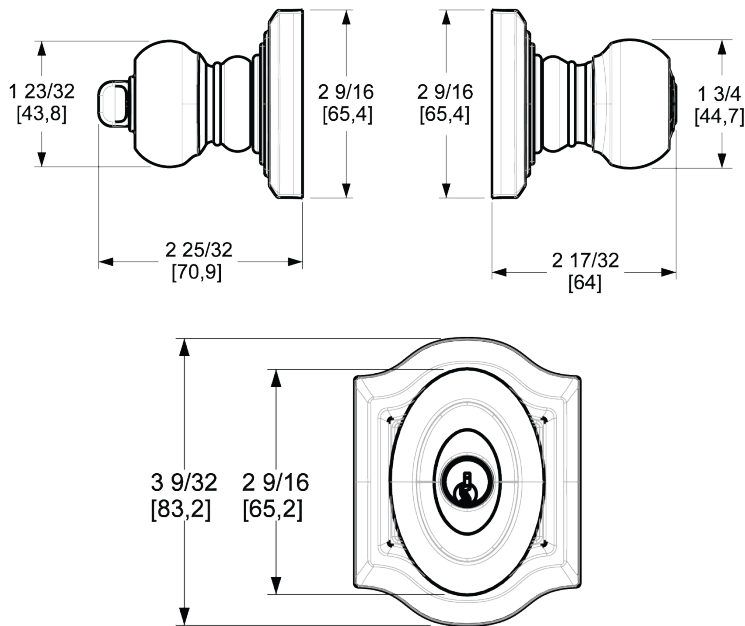

BALDWIN®

ESTATE™

5237 BETHPAGE KEYED ENTRY KNOB W/ BETHPAGE ROSE

5237 BETHPAGE KEYED ENTRY KNOB W/ BETHPAGE ROSE

KEYED ENTRY KNOB

SPECIFICATIONS

- Solid Forged Brass Trim
- Concealed Fasteners
- 45-degree Solid Brass Latch
- 2.125" Bore & 2.375" & 2.75" Backset with Full Lip Strike
- Emergency Exit, Fully Dummy & Standard Functions Available
- 5 Pin Standard Cylinder Capacity

DIMENSIONS

AVAILABLE FINISHES

TIER 1

003 Lifetime (PVD) Polished Brass	031 Non-lacquered Brass	033 Vintage Brass	050 Satin Brass & Black	060 Satin Brass & Brown	102 Oil Rubbed Bronze

TIER 2

044 Lifetime (PVD) Satin Brass	055 Lifetime (PVD) Polished Nickel	056 Lifetime (PVD) Satin Nickel	402 Distressed Oil Rubbed Bronze	452 Distressed Antique Nickel