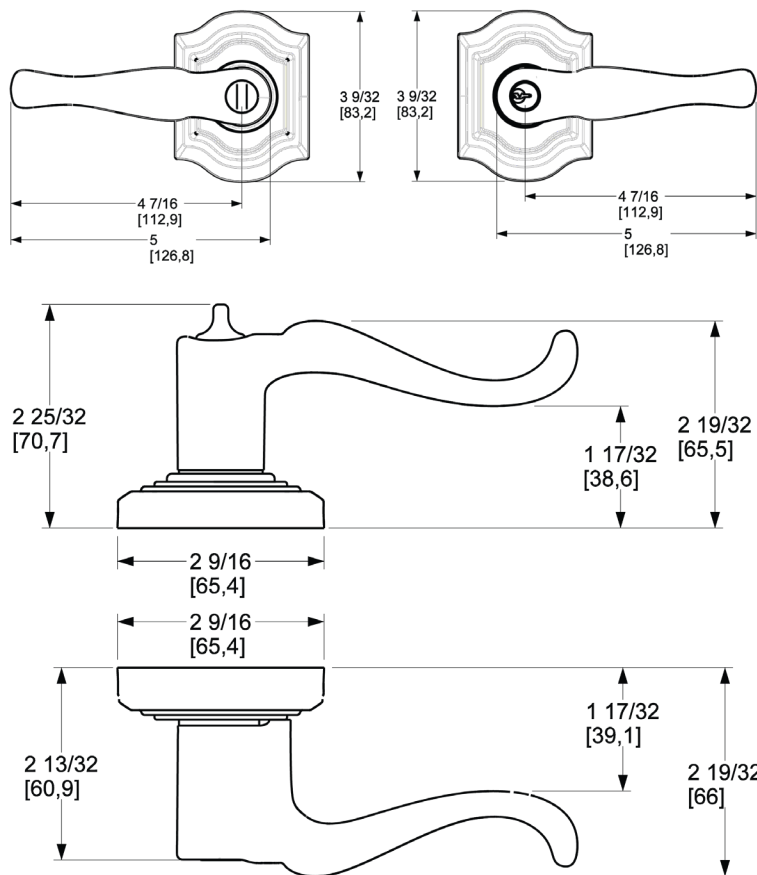

BALDWIN®

ESTATE™

5237 BETHPAGE KEYED ENTRY LEVER W/ BETHPAGE ROSE

5237 BETHPAGE KEYED ENTRY LEVER W/ BETHPAGE ROSE

KEY ENTRY LEVER

DIMENSIONS

SUPPORTING DOOR THICKNESS	FUNCTION
1 3/4"	Emergency Exit & Full Dummy

SPECIFICATIONS

- Solid Forged Brass Trim
- Concealed Fasteners
- Solid Brass Latch
- Adjustable 2.375" & 2.75" Backset latch with Full Lip Strike
- 2.125" Bore
- 5 Pin Standard Cylinder Capacity with 6 Pin Capability