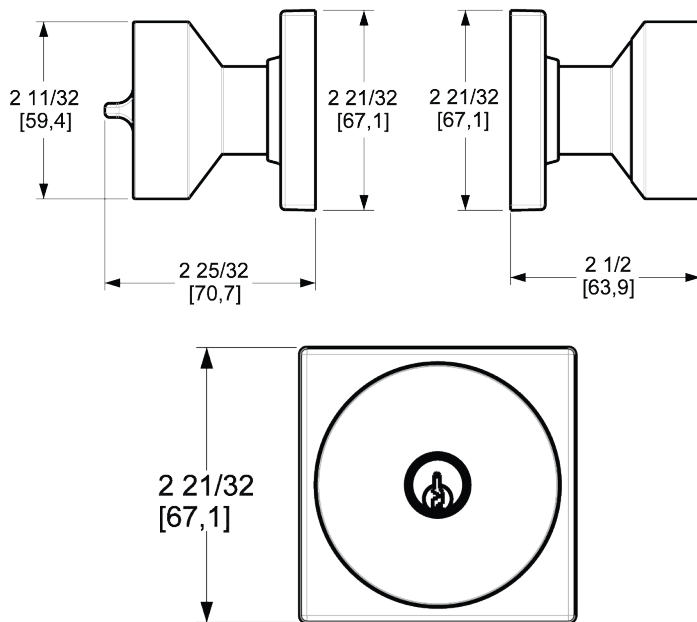

BALDWIN®

ESTATE™

5250 CONTEMPORARY KEYED ENTRY KNOB W/ SQUARE ROSE

5250 CONTEMPORARY KEYED ENTRY KNOB W/ SQUARE ROSE

KEYED ENTRY KNOB

SPECIFICATIONS

- Solid Forged Brass Trim
- Concealed Fasteners
- 45-degree Solid Brass Latch
- 2.125" Bore & 2.375" & 2.75" Backset with Full Lip Strike
- Emergency Exit, Fully Dummy & Standard Functions Available
- 5 Pin Standard Cylinder Capacity

DIMENSIONS

AVAILABLE FINISHES

TIER 1

003 Lifetime (PVD) Polished Brass	031 Non-lacquered Brass	033 Vintage Brass	050 Satin Brass & Black	060 Satin Brass & Brown	102 Oil Rubbed Bronze

TIER 2

044 Lifetime (PVD) Satin Brass	055 Lifetime (PVD) Polished Nickel	056 Lifetime (PVD) Satin Nickel	402 Distressed Oil Rubbed Bronze	452 Distressed Antique Nickel

SUPPORTING DOOR THICKNESS	FUNCTION
1 3/4"	Emergency Exit & Full Dummy