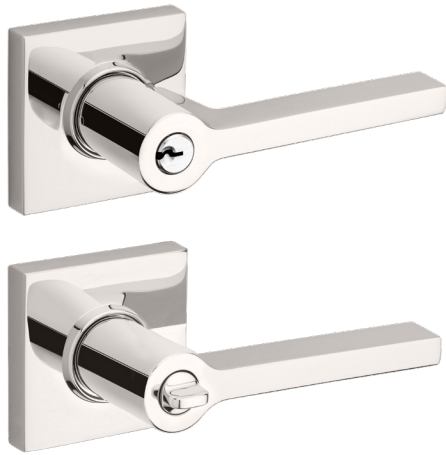

BALDWIN®

ESTATE™

5285 SQUARE KEYED ENTRY LEVER W/ SQUARE ROSE

5285 SQUARE KEYED ENTRY LEVER W/ SQUARE ROSE

KEYED ENTRY LEVER

SPECIFICATIONS

- Solid Forged Brass
- Concealed Fasteners
- Solid Brass Latch
- Adjustable 2.375" & 2.75" Backset latch with Full Lip Strike
- 2.125" Bore
- 5 Pin Standard Cylinder Capacity with 6 Pin Capability

DIMENSIONS

AVAILABLE FINISHES

SUPPORTING DOOR THICKNESS	FUNCTION
1 3/4"	Emergency Exit & Full Dummy