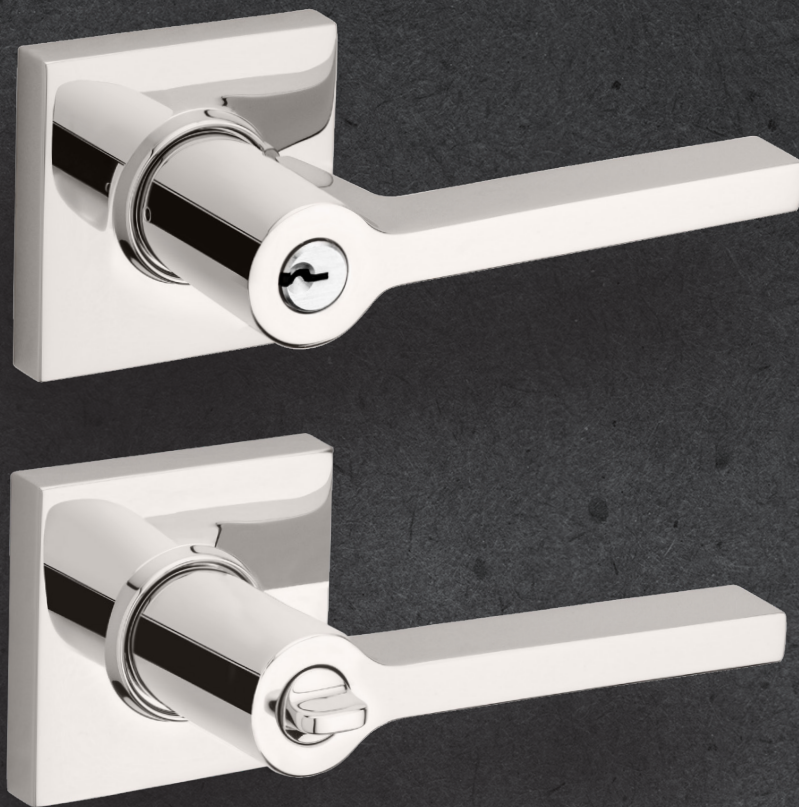

BALDWIN®

ESTATE™

5285 SQUARE KEYED ENTRY LEVER W/ SQUARE ROSE

5285 SQUARE KEYED ENTRY LEVER W/ SQUARE ROSE

KEYED ENTRY LEVER

SPECIFICATIONS

- Solid Forged Brass
- Concealed Fasteners
- Solid Brass Latch
- Adjustable 2.375" & 2.75" Backset latch with Full Lip Strike
- 2.125" Bore
- 5 Pin Standard Cylinder Capacity with 6 Pin Capability

DIMENSIONS

AVAILABLE FINISHES

SUPPORTING DOOR THICKNESS	FUNCTION
1 3/4"	Emergency Exit & Full Dummy