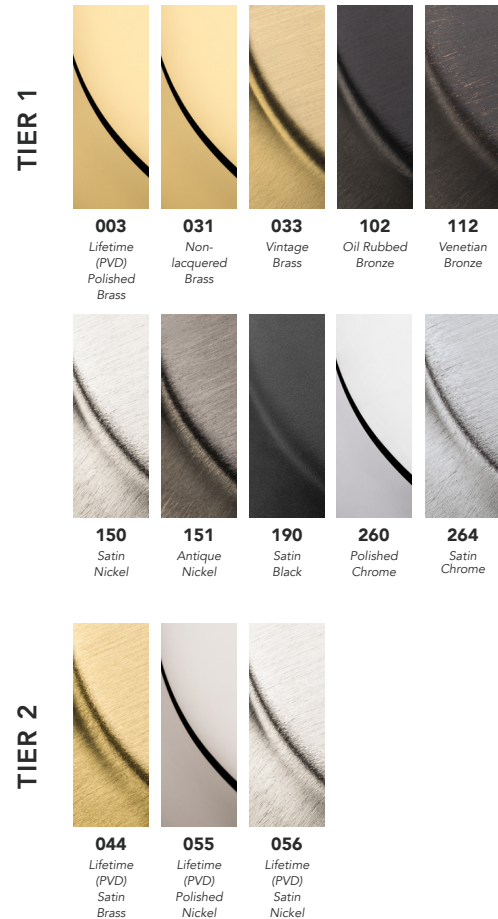

BALDWIN®

ESTATE™

5285 SQUARE KEYED ENTRY LEVER W/ SQUARE ROSE

5285 SQUARE KEYED ENTRY LEVER W/ SQUARE ROSE

KEYED ENTRY LEVER

SPECIFICATIONS

- Solid Forged Brass
- Concealed Fasteners
- Solid Brass Latch
- Adjustable 2.375" & 2.75" Backset latch with Full Lip Strike
- 2.125" Bore
- 5 Pin Standard Cylinder Capacity with 6 Pin Capability

DIMENSIONS

AVAILABLE FINISHES

SUPPORTING DOOR THICKNESS	FUNCTION
1 3/4"	Emergency Exit & Full Dummy