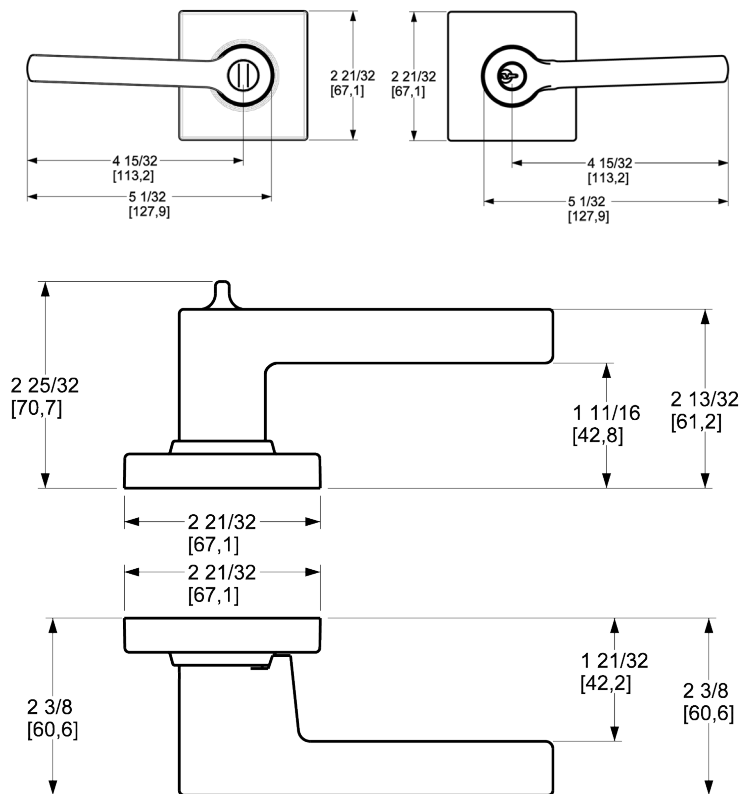

BALDWIN®

ESTATE™

5285 SQUARE KEYED ENTRY LEVER W/ SQUARE ROSE

5285 SQUARE KEYED ENTRY LEVER W/ SQUARE ROSE

KEYED ENTRY LEVER

SPECIFICATIONS

- Solid Forged Brass
- Concealed Fasteners
- Solid Brass Latch
- Adjustable 2.375" & 2.75" Backset latch with Full Lip Strike
- 2.125" Bore
- 5 Pin Standard Cylinder Capacity with 6 Pin Capability

DIMENSIONS

AVAILABLE FINISHES

SUPPORTING DOOR THICKNESS	FUNCTION
1 3/4"	Emergency Exit & Full Dummy