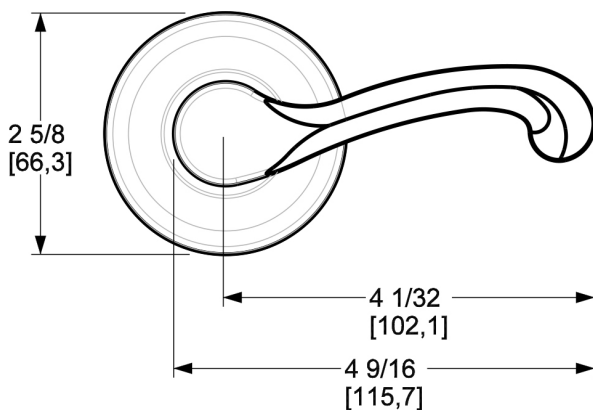

# 5445V CLASSIC LEVER

WITH 5048 ROSE

## SPECIFICATIONS

- Solid Forged Brass Trim
- Concealed Fasteners
- 28-degree Solid Brass Latch
- 2.125" Bore x 2.375" Backset with Full Lip Strike
- 1.375"-1.75" thick doors
- PASS, PRIV, FD, HD
- UL Kit Available

## DIMENSIONS