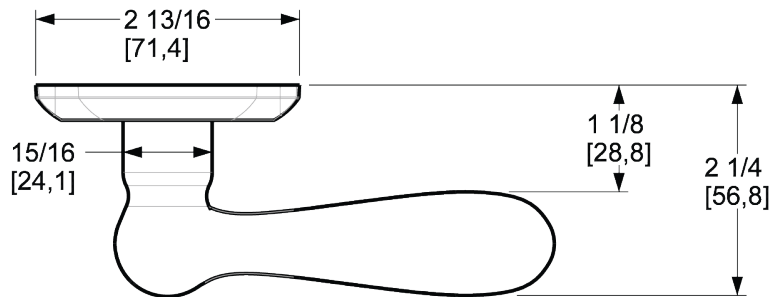

BALDWIN®

ESTATE™

5452V BEAVERTAIL LEVER W/ R030 ROSE

5452V BEAVERTAIL LEVER W/ R030 ROSE

PRE CONFIGURED SET

SPECIFICATIONS

- Solid Forged Brass Trim
- Concealed Fasteners
- 28-degree Solid Brass Latch
- 2.125" Bore x 2.375" Backset with Full Lip Strike
- 1.375"-1.75" thick doors
- PASS, PRIV, FD, HD
- UL Kit Available

DIMENSIONS

AVAILABLE FINISHES

TIER 1

112
Venetian
Bronze

102
Oil Rubbed
Bronze