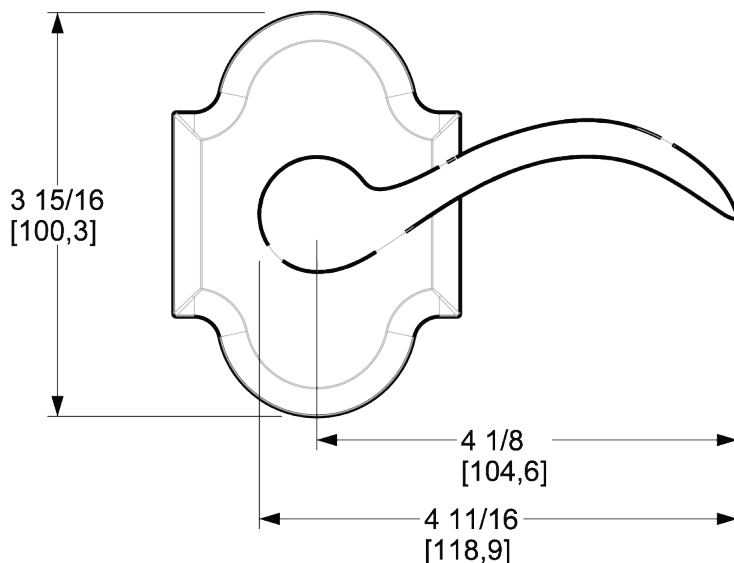

BALDWIN®

ESTATE™

5452V BEAVERTAIL LEVER W/ R030 ROSE

5452V BEAVERTAIL LEVER W/ R030 ROSE

PRE CONFIGURED SET

SPECIFICATIONS

- Solid Forged Brass Trim
- Concealed Fasteners
- 28-degree Solid Brass Latch
- 2.125" Bore x 2.375" Backset with Full Lip Strike
- 1.375"-1.75" thick doors
- PASS, PRIV, FD, HD
- UL Kit Available

DIMENSIONS

AVAILABLE FINISHES

TIER 1

112
Venetian
Bronze

102
Oil Rubbed
Bronze