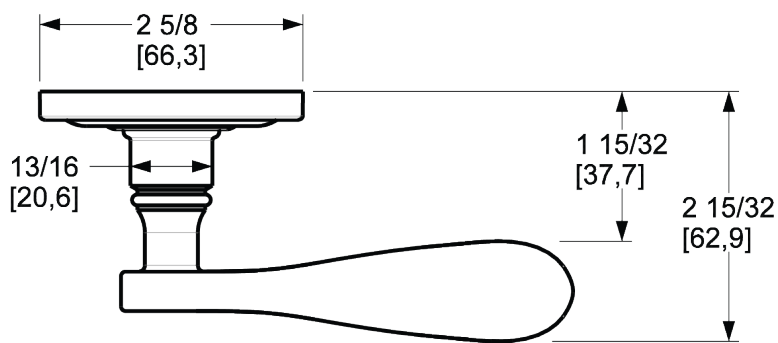

# BALDWIN®

ESTATE™

5455V WAVE LEVER W/ 5048 ROSE

## DIMENSIONS

## SPECIFICATIONS

- Material: Solid Forged Brass
- Concealed Fasteners
- 28-degree Solid Brass Latch
- 2.125" Bore x 2.375" Backset with Full Lip Strike
- 1.375"-1.75" thick doors
- PASS, PRIV, FD, HD
- UL Kit Available