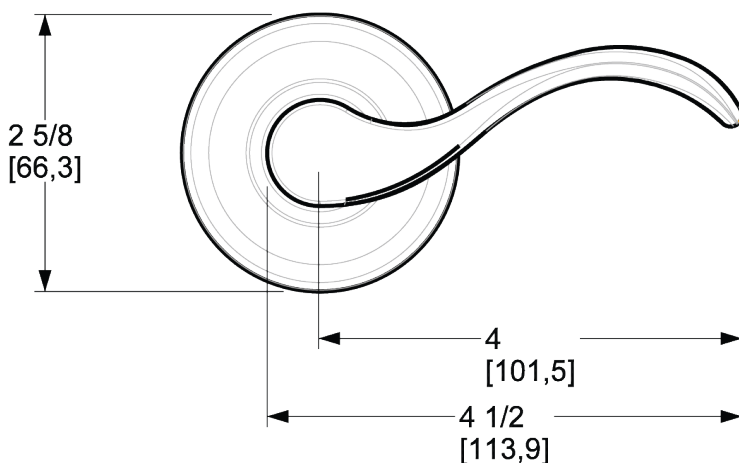

# BALDWIN®

ESTATE™

5455V WAVE LEVER W/ 5048 ROSE

# 5455V WAVE LEVER W/ 5048 ROSE

PRE CONFIGURED SET

## DIMENSIONS

## SPECIFICATIONS

- Material: Solid Forged Brass
- Concealed Fasteners
- 28-degree Solid Brass Latch
- 2.125" Bore x 2.375" Backset with Full Lip Strike
- 1.375"-1.75" thick doors
- PASS, PRIV, FD, HD
- UL Kit Available