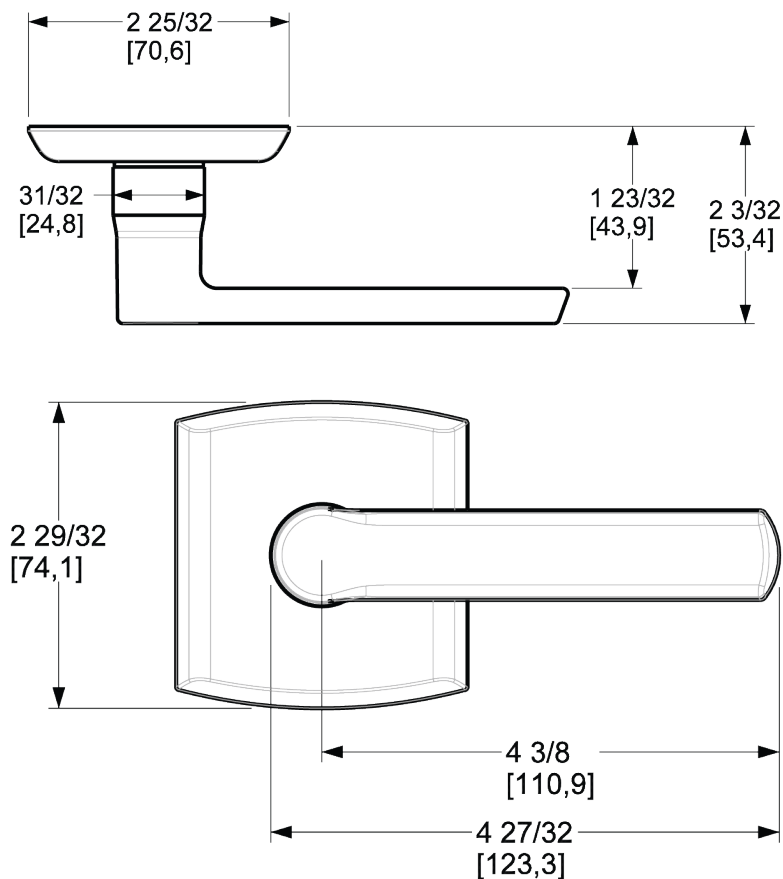

BALDWIN®

ESTATE™

5485V SOHO LEVER W/ R026 ROSE

5485V SOHO LEVER W/ R026 ROSE

PRE CONFIGURED SET

SPECIFICATIONS

- Material: Solid Forged Brass
- Concealed Fasteners
- 28-degree Solid Brass Latch
- 2.125" Bore x 2.375" Backset with Full Lip Strike
- 1.375"-1.75" thick doors
- PASS, PRIV, FD, HD
- UL Kit Available

DIMENSIONS

AVAILABLE FINISHES

TIER 1

102 Oil Rubbed Bronze
150 Satin Nickel
190 Satin Black
260 Polished Chrome

TIER 2

044 Lifetime (PVD) Satin Brass
055 Lifetime (PVD) Polished Nickel
056 Lifetime (PVD) Satin Nickel