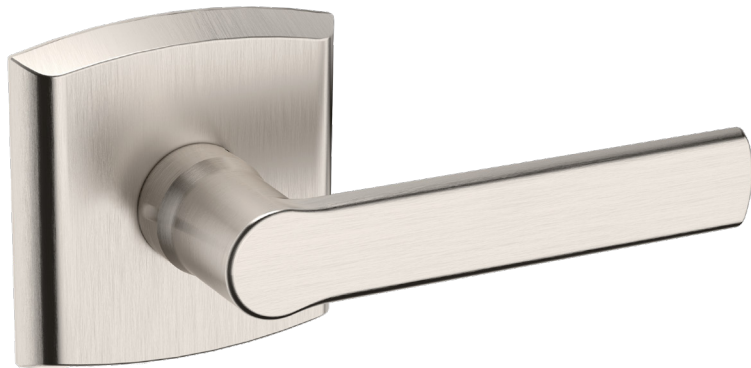

BALDWIN®

ESTATE™

5485V SOHO LEVER W/ R026 ROSE

5485V SOHO LEVER W/ R026 ROSE

PRE CONFIGURED SET

SPECIFICATIONS

- Material: Solid Forged Brass
- Concealed Fasteners
- 28-degree Solid Brass Latch
- 2.125" Bore x 2.375" Backset with Full Lip Strike
- 1.375"-1.75" thick doors
- PASS, PRIV, FD, HD
- UL Kit Available

DIMENSIONS

AVAILABLE FINISHES

TIER 1

102 Oil Rubbed Bronze
150 Satin Nickel
190 Satin Black
260 Polished Chrome

TIER 2

044 Lifetime (PVD) Satin Brass
055 Lifetime (PVD) Polished Nickel
056 Lifetime (PVD) Satin Nickel