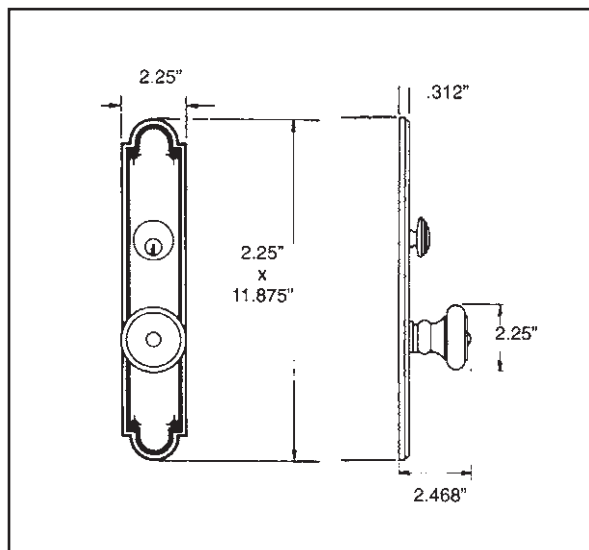

BALDWIN®

6541 - SAN FRANCISCO ESTATE ENTRYSET

SPECIFICATIONS

- > Certified by Underwriters Laboratories (UL) for use on fire doors up to three-hour rating
- > U L10C / UBC 7-2 (1997) Positive Pressure Rated, UL10B Pressure Rated
- > Material: Solid Forged Brass

SHOWN WITH KNOB 5020

TIER 1 FINISHES

TIER 2 FINISHES