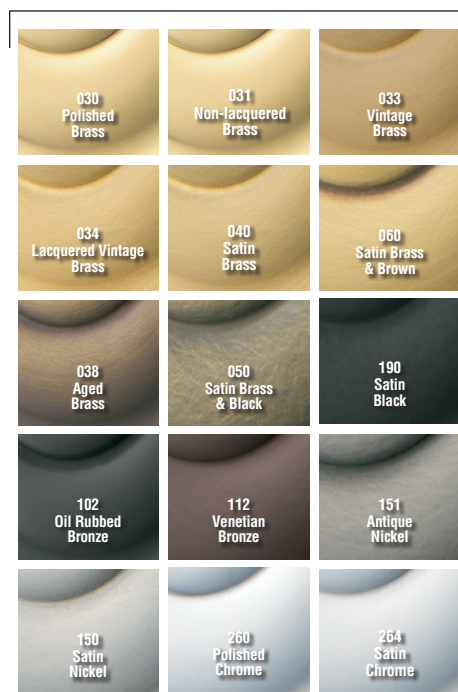

BALDWIN®

6541 - SAN FRANCISCO ESTATE ENTRYSET

SPECIFICATIONS

- > Certified by Underwriters Laboratories (UL) for use on fire doors up to three-hour rating
- > U L10C / UBC 7-2 (1997) Positive Pressure Rated, UL10B Pressure Rated
- > Material: Solid Forged Brass

SHOWN WITH KNOB 5020

TIER 1 FINISHES

TIER 2 FINISHES