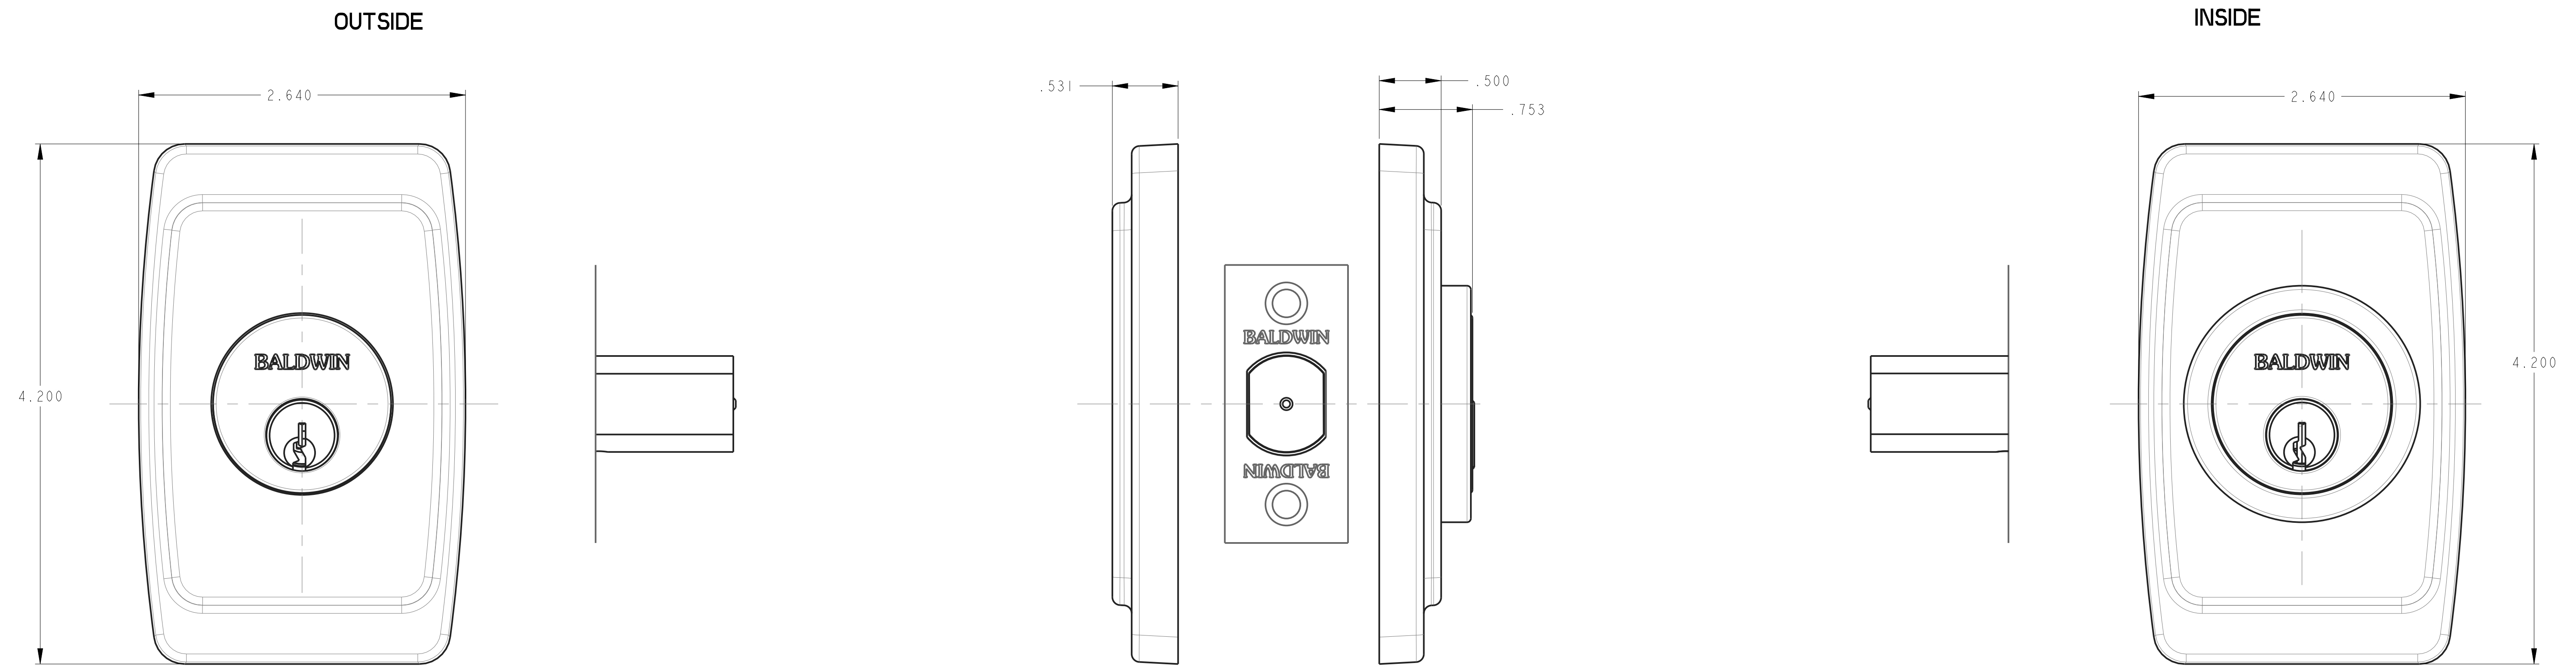

8

7

6

5

4

3

PDM REF D: A.3 M: A.14

1

REV	DESCRIPTION
A	SEE SHEET 1

DO NOT SCALE DRAWING

TRIM DETAIL

DOOR DETAIL

BALDWIN		THIS DOCUMENT IS THE PROPERTY OF SPECTRUM BRANDS. IT AND ITS CONTENTS ARE TO BE KEPT CONFIDENTIAL AND NOT TO BE REPRODUCED, COPIED, OR TRANSMITTED IN ANY MANNER WITHOUT THE WRITTEN CONSENT OF SPECTRUM BRANDS. PRIOR WRITTEN CONSENT.	
Spectrum Brands	Hardware & Home Improvement	8251 PALM SPRINGS DEADBOLT	P12265-14
SIZE D	DO NOT SCALE DRAWING	SCALE 3/2	REV A
Preliminary		SHEET 14 OF 14	