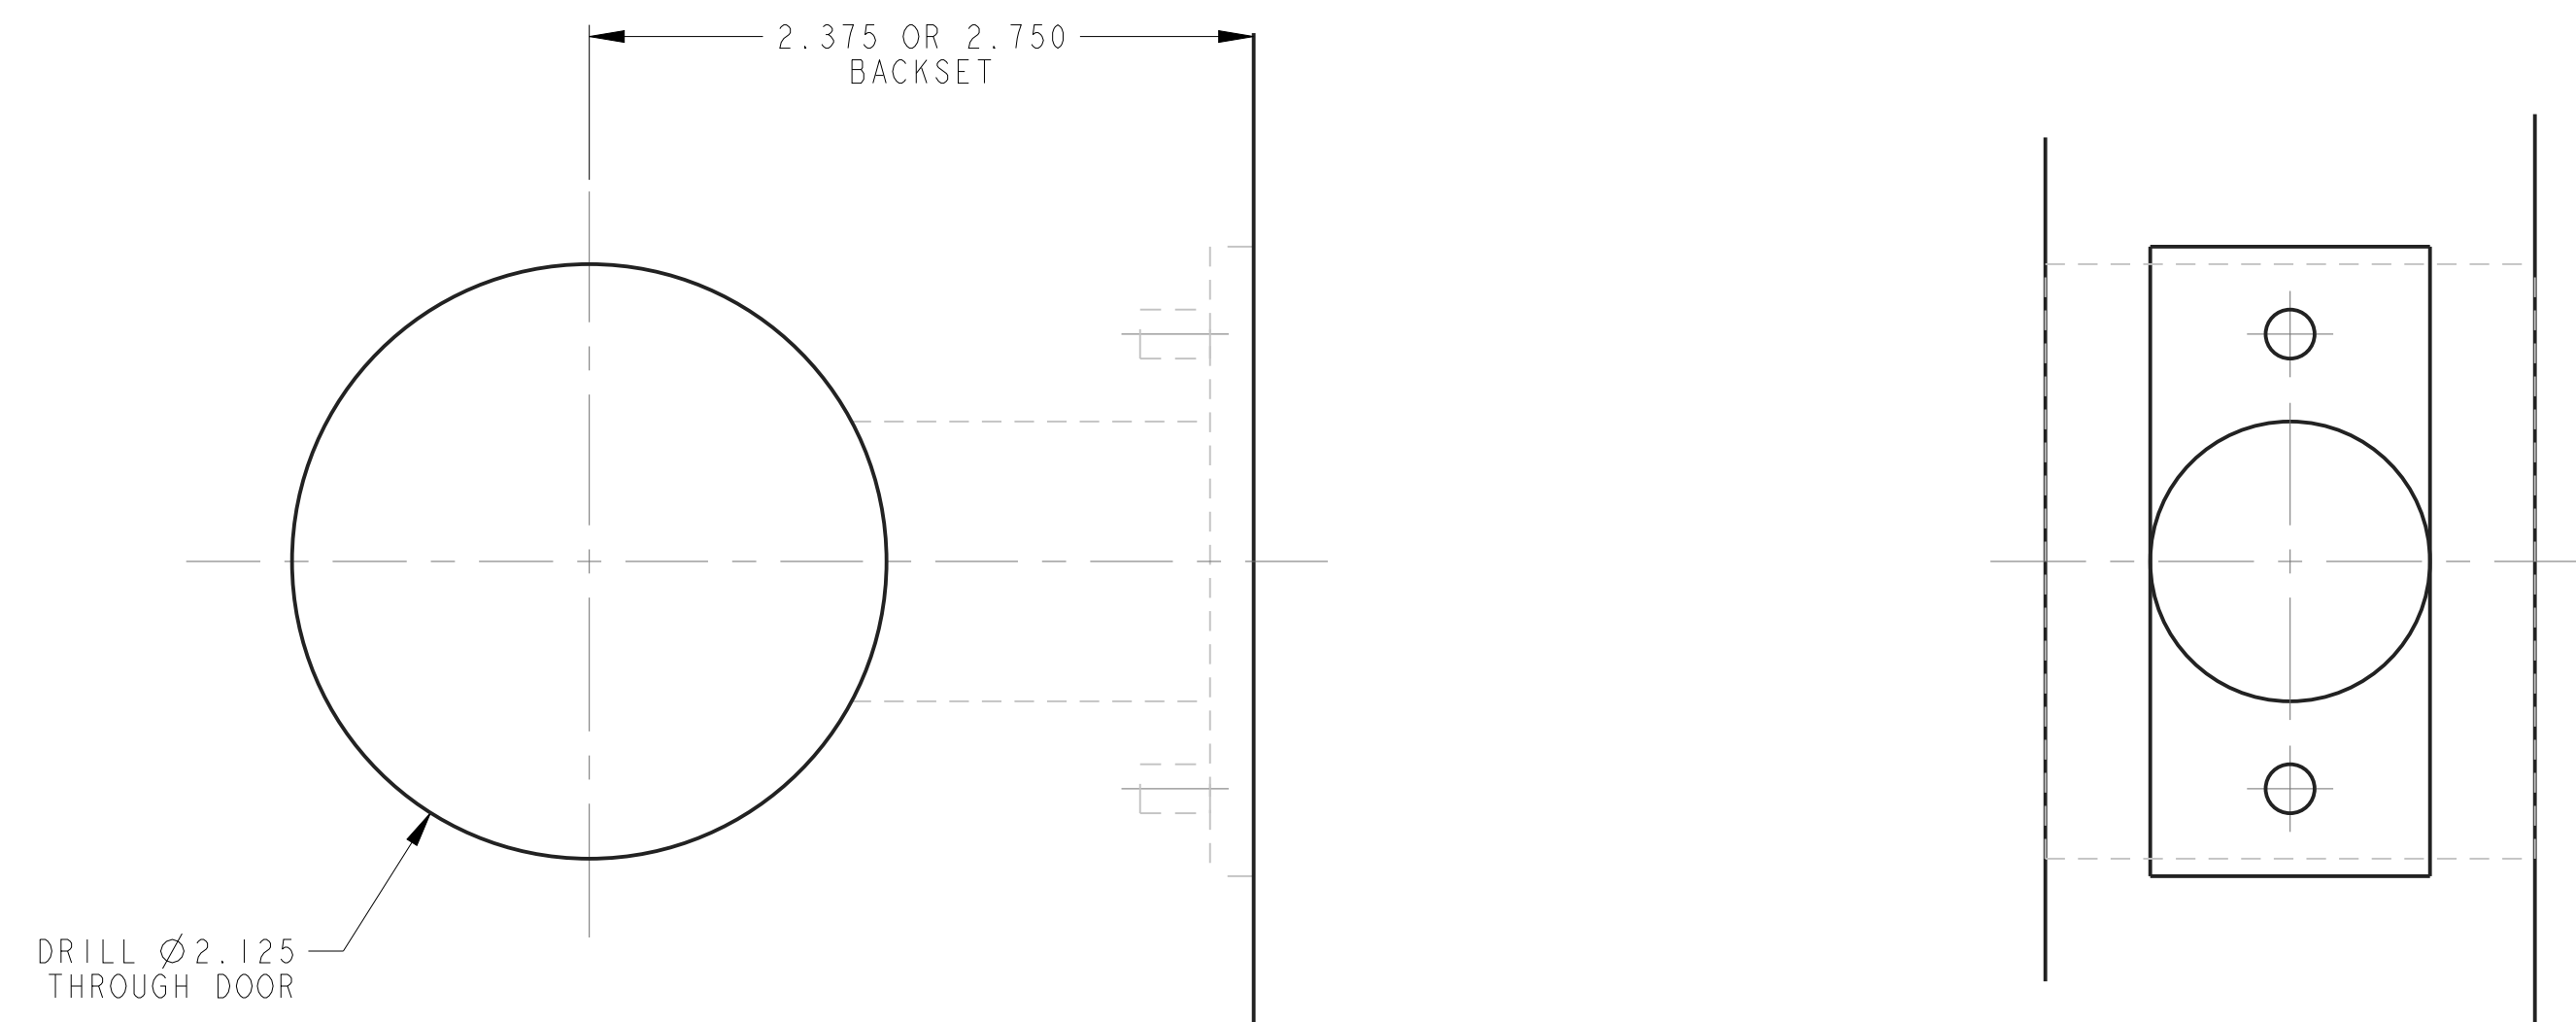

8

7

6

5

4

3

PDM REF D: A.3 M: A.14

1

REV	DESCRIPTION
A	SEE SHEET 1

DO NOT SCALE DRAWING

TRIM DETAIL

DOOR DETAIL

BALDWIN		THIS DOCUMENT IS THE PROPERTY OF SPECTRUM BRANDS. IT AND ITS CONTENTS ARE TO BE KEPT CONFIDENTIAL AND NOT TO BE REPRODUCED, COPIED, OR TRANSMITTED IN ANY MANNER WITHOUT THE WRITTEN CONSENT OF SPECTRUM BRANDS. PRIOR WRITTEN CONSENT.	
Spectrum Brands	Hardware & Home Improvement	8251 PALM SPRINGS DEADBOLT	P12265-14
SIZE D	DO NOT SCALE DRAWING	SCALE 3/2	REV A
Preliminary		SHEET 14 OF 14	