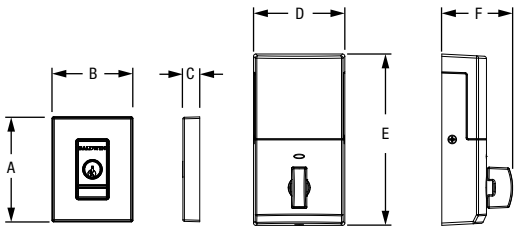

Minneapolis
85392

Palm Springs
85397

Arched
8252

Contemporary
8220

Traditional
8231

HANDLESET SPECIFICATIONS

Door Preparation	2-1/8" cross bore for both deadbolt and grip. 1" edge bore for both grip latch and deadbolt latch.
Center-to-Center	Greater than 4-3/8" for sectional and 5 1/2" dimension only for escutcheons.
Door Thickness	1.75" standard. Conversion kit available for 2.0" and 2.25" thick doors.
Cylinder	Baldwin 5-pin C-Key
Backset	Adjustable 2-3/8" or 2-3/4"
Front & Latch	Deadbolt and latch supplied with a 1" face plate.
Strike	Full lip steel strike for deadbolt and grip latch.
Latch Bolt	Deadbolt features 1" tapered throw brass bolt latch with hardened steel insert. Grip offers 1/2" brass passage function bolt.
Handing	Handing required when ordering lever interior.
ANSI/BHMA	Deadbolt exceeds ANSI/BHMA Grade 2 security.
Connectivity	Kevo Bluetooth enabled handleset and deadbolt with optional Kevo Plus gateway.
Security	Military grade PK1 encryption
Batteries	4 AA required (included with lock)
Device Compatibility	Visit baldwinhardware.com/evolved for a complete list of supported devices.

DEADBOLTS

	Arched	Contemporary	Traditional
A	3-31/32"	3-13/32"	3-29/32"
B	2-13/16"	2-5/8"	2-19/32"
C	9/16"	9/16"	9/16"
D	2-31/32"	2-31/32"	2-31/32"
E	6-19/32"	5-9/16"	6-7/16"
F	2-13/32"	2-5/16"	2-11/32"