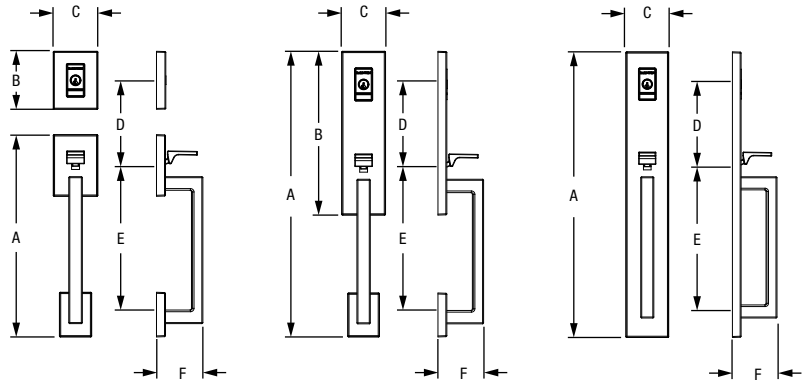

Minneapolis
85392

Palm Springs
85397

Arched
8252

Contemporary
8220

Traditional
8231

HANDLESET SPECIFICATIONS

Door Preparation	2-1/8" cross bore for both deadbolt and grip. 1" edge bore for both grip latch and deadbolt latch.
Center-to-Center	Greater than 4-3/8" for sectional and 5 1/2" dimension only for escutcheons.
Door Thickness	1.75" standard. Conversion kit available for 2.0" and 2.25" thick doors.
Cylinder	Baldwin 5-pin C-Key
Backset	Adjustable 2-3/8" or 2-3/4"
Front & Latch	Deadbolt and latch supplied with a 1" face plate.
Strike	Full lip steel strike for deadbolt and grip latch.
Latch Bolt	Deadbolt features 1" tapered throw brass bolt latch with hardened steel insert. Grip offers 1/2" brass passage function bolt.
Handing	Handing required when ordering lever interior.
ANSI/BHMA	Deadbolt exceeds ANSI/BHMA Grade 2 security.
Connectivity	Kevo Bluetooth enabled handleset and deadbolt with optional Kevo Plus gateway.
Security	Military grade PK1 encryption
Batteries	4 AA required (included with lock)
Device Compatibility	Visit baldwinhardware.com/evolved for a complete list of supported devices.

DEADBOLTS

	Arched	Contemporary	Traditional
A	3-31/32"	3-13/32"	3-29/32"
B	2-13/16"	2-5/8"	2-19/32"
C	9/16"	9/16"	9/16"
D	2-31/32"	2-31/32"	2-31/32"
E	6-19/32"	5-9/16"	6-7/16"
F	2-13/32"	2-5/16"	2-11/32"

FUNCTIONS

ENTRANCE

FULL DUMMY

SECTIONAL

	Boulder	Canterbury	Minneapolis
A	12-19/32"	12-1/32"	11-29/32"
B	3-31/32"	3-31/32"	3-13/32"
C	2-13/16"	2-13/16"	2-5/8"
D	Adjustable	Adjustable	Adjustable
E	8"	8"	8"
F	3-5/16"	2-29/31"	2-23/32"