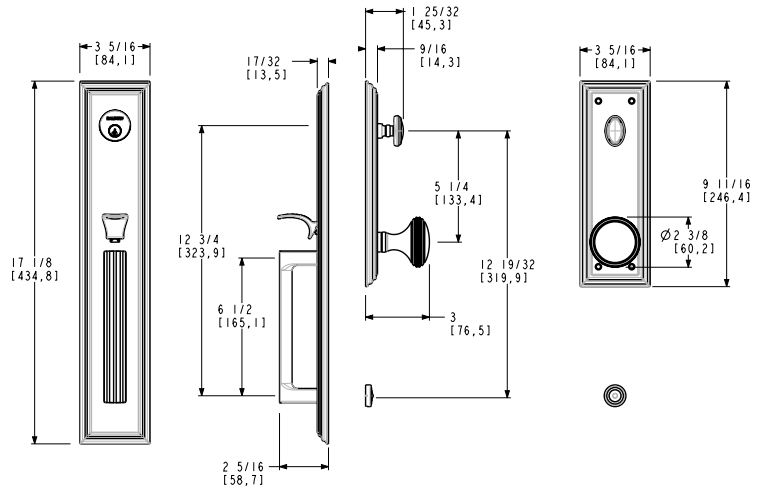

ENTRANCE SETS, TUBULAR

Tremont Full Escutcheon Handleset Emergency Egress w/ 5069 Knob

003, 031, 033
050, 060, 102
112, 150, 151
190, 260, 264

044,
055, 056
402, 452

Item #	Description	Wt.		
85342.xxx.ENTR	Single cylinder w/ Knob	7.3	$723	$806
85342.xxx.FD	Full dummy set w/ knob		$640	$723
85342.xxx.ENTRX	Single cylinder handleset minus knob		$667	$750
85342.xxx.FDX	Full dummy set minus knob		$584	$667