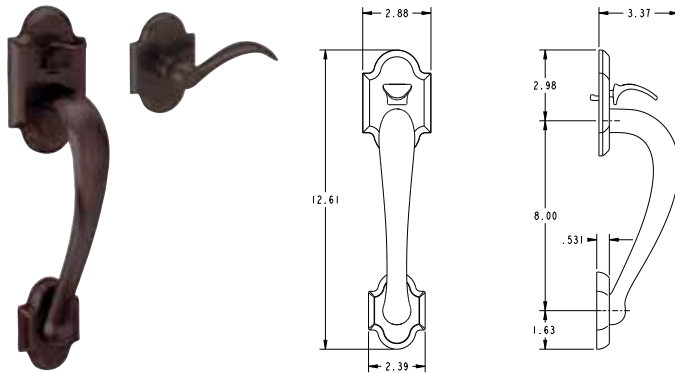

Example: 8285.150.AC1

+ 85386.150.ACRH

BALDWIN

** Available only in Soho & Boulder styles*

**SOHO
DEADBOLT**

Item #	Description	Tier 1 150, 260, 264	Tier 2 056
8285.xxx.AC1	Deadbolt	\$465	\$495

**SOHO
SECTIONAL
HANDLESET KIT**

Item #	Description	Tier 1 150, 260, 264	Tier 2 056
85386.xxx.ACRH (ACLH)	Sectional Entry Handleset Kit	\$335	\$350

**BOULDER
DEADBOLT**

Item #	Description	Tier 1 102, 112	Tier 2 003, 402
8252.xxx.AC1	Deadbolt	\$465	\$495

**BOULDER
SECTIONAL
HANDLESET KIT**

Item #	Description	Tier 1 102, 112	Tier 2 003, 402
85353.xxx.ACRH (ACLH)	Sectional Entry Handleset Kit	\$335	\$350

DISPLAY OPTIONS

**Keyless Entry Active Mounts
\$310 Each**