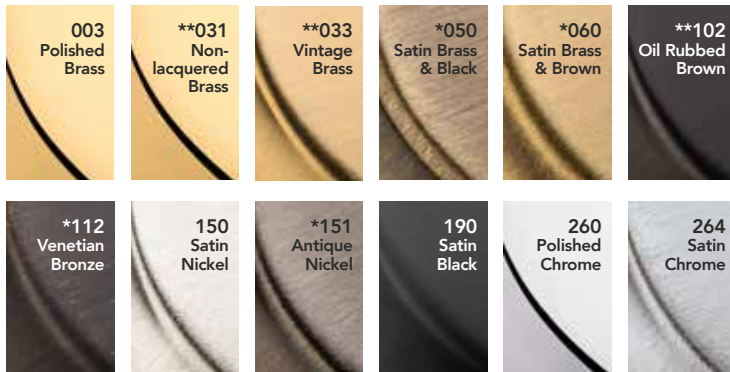

102 150 190 260  
044 055 056

5077 Knob w/ R027 Rose

003 031 112 102  
260 150 056

5080 Filmore Knob w/ 5048 Rose

112 102 260 140  
150

K007 Hollywood Hills Knob w/ R050 Rose

003 031 102 112 150  
190 260 044 055 056

K008 Hollywood Hills Knob w/ R050 Rose

003 031 102 112 150  
190 260 044 055 056

K009 Hollywood Hills Knob w/ R050 Rose

003 031 102 112 150  
190 260 044 055 056

TIER 1

TIER 2

**\*HAND-RELIEVED FINISH VARIANCES:** (050, 060, 112, 151, 452)  
Product finishes which are HAND RELIEVED may vary in luster, hue and appearance as a result of handcrafted variances in the final finishing step.

**\*\*LIVING FINISH** (031, 033, 102, 402)  
Product finishes which are LIVING will vary over time. They are not eligible for finish warranty.

All rose pairing are designed to conceal a 2.125" bore.