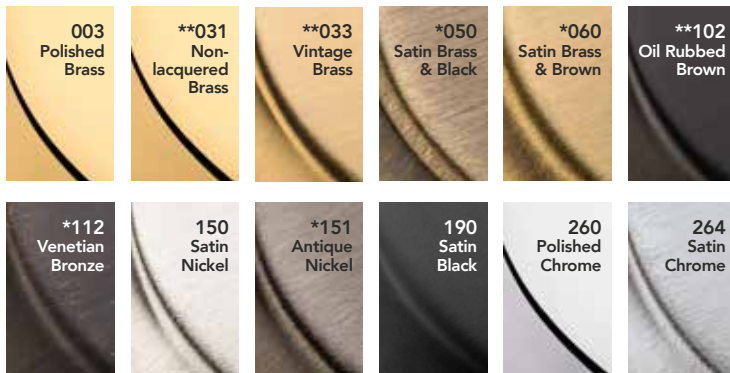

003 031 112 102
260 150 056

5445V Classic Lever w/ 5048 Rose

003 031 112 102
260 150 056

5447V Bethpage Lever w/ R027 Rose

102 150 190 260
044 055 056

5452V Beavertail Lever w/ R030 Rose

112 102

5455V Wave Lever w/ 5048 Rose

102 150 190 260
044 055 056

L021 Lever w/ R017 Rose

102 150 190 260
044 055 056

L022 Lever w/ R017 Rose

102 150 190 260
044 055 056

L023 Lever w/ R017 Rose

102 150 190 260
044 055 056

L024 Lever w/ R046 Rose

031 102 112 150
190 260 044 055 056

L025 Lever w/ R046 Rose

031 102 112 150
190 260 044 055 056

L029 Lever w/ R017 Rose

031 102 112 150
190 260 044 055 056

TIER 1

TIER 2

***HAND-RELIEVED FINISH VARIANCES:** (050, 060, 112, 151, 452)
Product finishes which are HAND RELIEVED may vary in luster, hue and appearance as a result of handcrafted variances in the final finishing step.

****LIVING FINISH** (031, 033, 102, 402)
Product finishes which are LIVING will vary over time.
They are not eligible for finish warranty.

All rose pairing are designed to conceal a 2.125" bore.