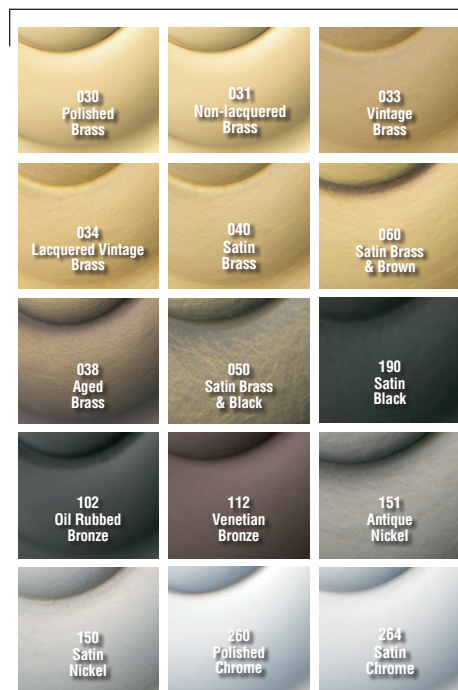

BALDWIN®

K005

ESTATE KNOB

SPECIFICATIONS

- > Certified by Underwriters Laboratories (UL) for use on fire doors up to three-hour rating
- > U L10C / UBC 7-2 (1997) Positive Pressure Rated, UL10B Pressure Rated
- > Material: Solid Brass

SHOWN WITH ROSE R010

TIER 1 FINISHES

TIER 2 FINISHES