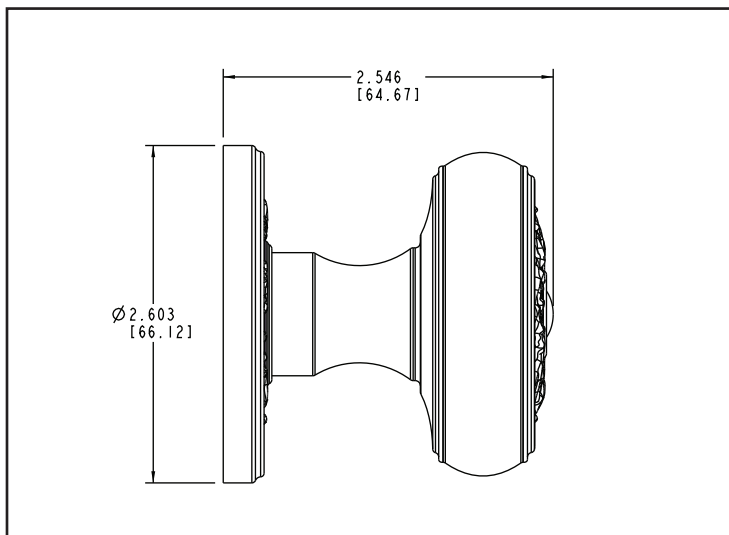

BALDWIN®

K005

ESTATE KNOB

SPECIFICATIONS

- > Certified by Underwriters Laboratories (UL) for use on fire doors up to three-hour rating
- > U L10C / UBC 7-2 (1997) Positive Pressure Rated, UL10B Pressure Rated
- > Material: Solid Brass

SHOWN WITH ROSE R010

TIER 1 FINISHES

TIER 2 FINISHES