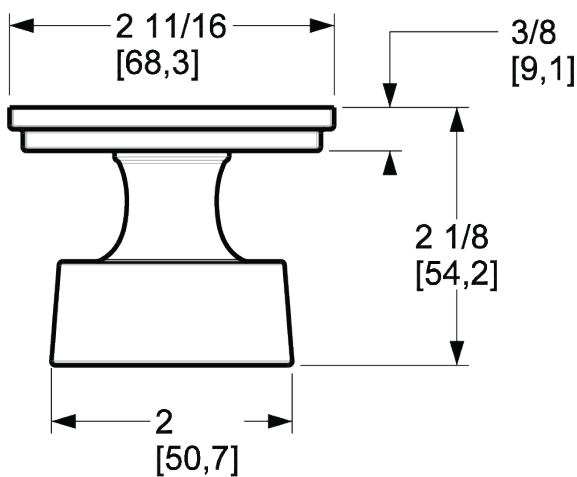

BALDWIN®

ESTATE™

K007 HOLLYWOOD HILLS KNOB W/ R050 ROSE

K007 HOLLYWOOD HILLS KNOB W/ R050 ROSE

PRE CONFIGURED SET

DIMENSIONS

SPECIFICATIONS

- Solid Forged Brass Trim
- Concealed Fasteners
- 28-degree Solid Brass Latch
- 2.125" Bore x 2.375" Backset with Full Lip Strike
- 1.375"-1.75" thick doors
- PASS, PRIV, FD, HD
- UL Kit Available