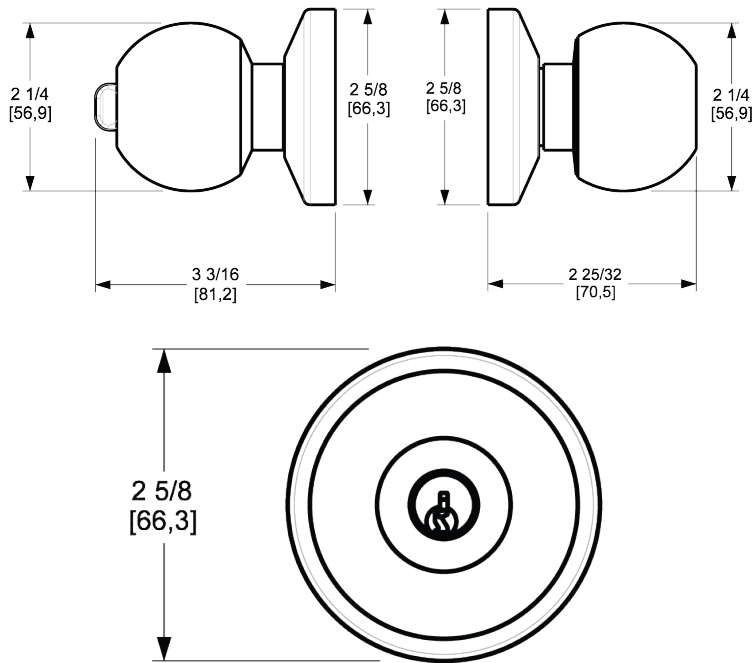

BALDWIN®

ESTATE™

5219 CONTEMPORARY KEYED ENTRY KNOB
W/ CONTEMPORARY ROSE

5219 CONTEMPORARY KEYED ENTRY KNOB W/ CONTEMPORARY ROSE

KEYED ENTRY KNOB

DIMENSIONS

SUPPORTING DOOR THICKNESS	FUNCTION
17/8" to 2 1/4"	Standard Entry

SPECIFICATIONS

- Solid Forged Brass Trim
- Concealed Fasteners
- Solid Brass Latch
- Adjustable 2.375" & 2.75" Backset latch with Full Lip Strike
- 2.125" Bore
- 5 Pin Standard Cylinder Capacity with 6 Pin Capability