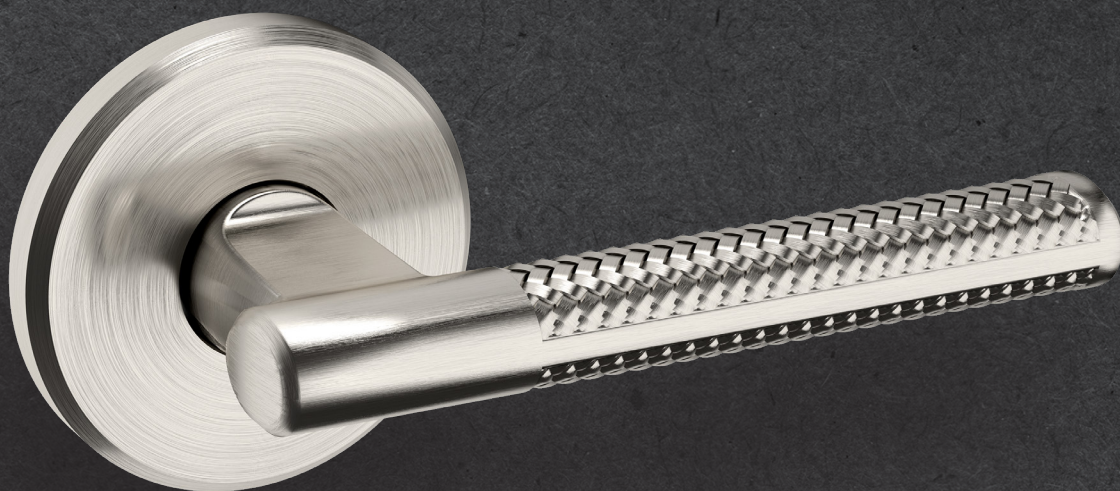

# BALDWIN®

ESTATE™

L015 LEVER W/ R016 ROSE

# L015 LEVER W/ R016 ROSE

PRE CONFIGURED SET

## SPECIFICATIONS

- Solid Forged Brass Trim
- Concealed Fasteners
- 28-degree Solid Brass Latch
- 2.125" Bore x 2.375" Backset with Full Lip Strike
- 1.375"-1.75" thick doors
- PASS, PRIV, FD, HD
- UL Kit Available

## AVAILABLE FINISHES

TIER 1

**102**  
Oil Rubbed  
Bronze

**150**  
Satin  
Nickel

**190**  
Satin  
Black

**260**  
Polished  
Chrome

TIER 2

**044**  
Lifetime  
(PVD)  
Satin  
Brass