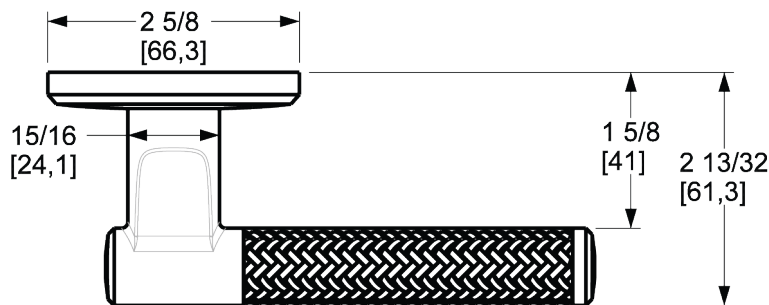

# L015 LEVER W/ R016 ROSE

PRE CONFIGURED SET

## SPECIFICATIONS

- Solid Forged Brass Trim
- Concealed Fasteners
- 28-degree Solid Brass Latch
- 2.125" Bore x 2.375" Backset with Full Lip Strike
- 1.375"-1.75" thick doors
- PASS, PRIV, FD, HD
- UL Kit Available

## DIMENSIONS