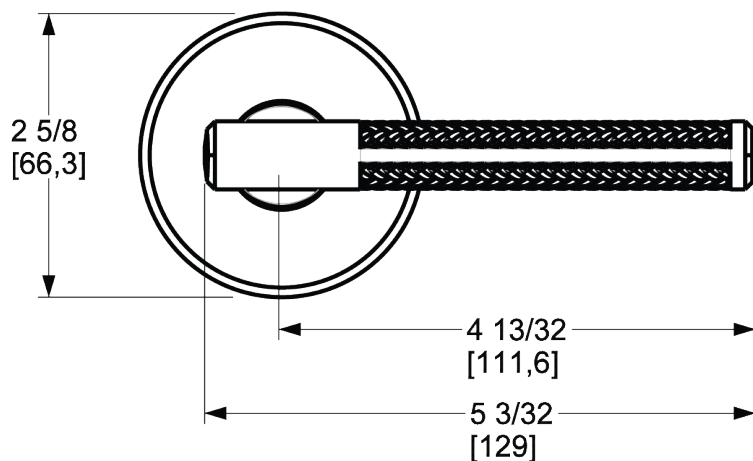

# L015 LEVER W/ R016 ROSE

PRE CONFIGURED SET

## SPECIFICATIONS

- Solid Forged Brass Trim
- Concealed Fasteners
- 28-degree Solid Brass Latch
- 2.125" Bore x 2.375" Backset with Full Lip Strike
- 1.375"-1.75" thick doors
- PASS, PRIV, FD, HD
- UL Kit Available

## DIMENSIONS