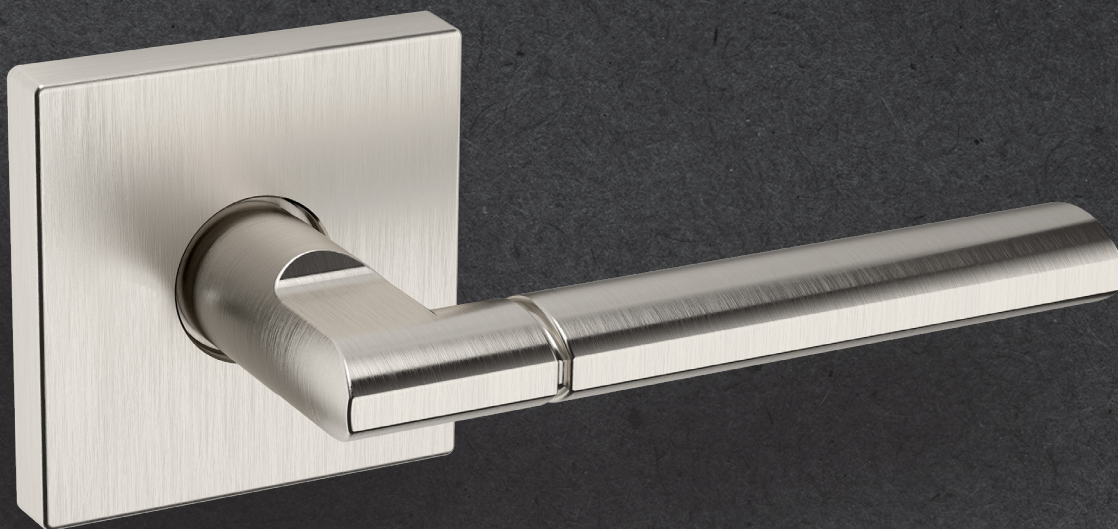

# BALDWIN®

ESTATE™

L021 LEVER W/ R017 ROSE

# L021 LEVER W/ R017 ROSE

PRE CONFIGURED SET

## SPECIFICATIONS

- Solid Forged Brass Trim
- Concealed Fasteners
- 28-degree Solid Brass Latch
- 2.125" Bore x 2.375" Backset with Full Lip Strike
- 1.375"-1.75" thick doors
- PASS, PRIV, FD, HD
- UL Kit Available