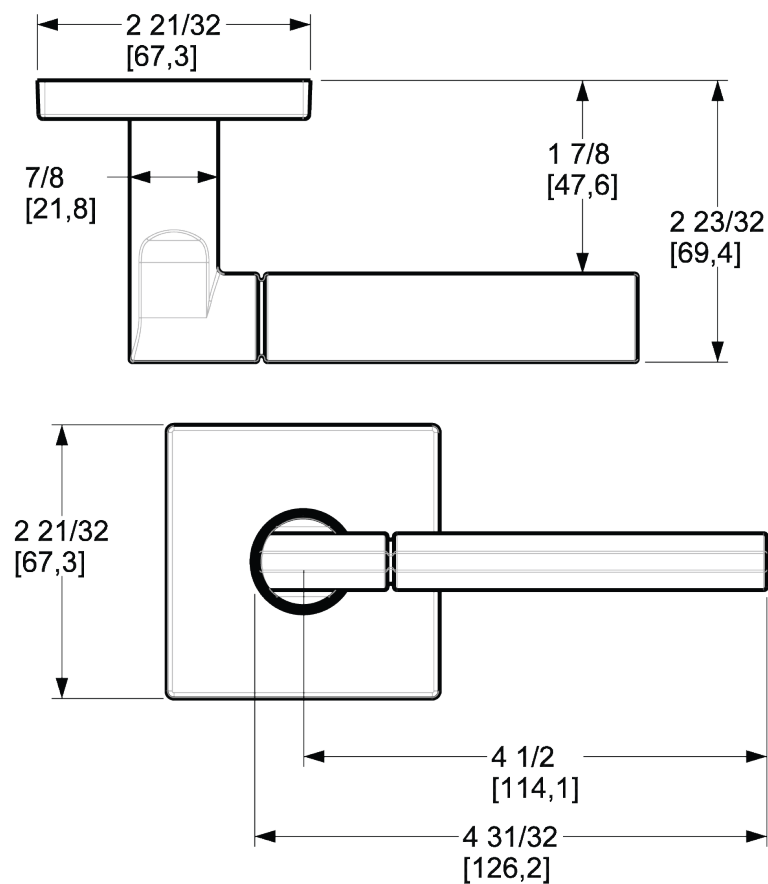

# L021 LEVER W/ R017 ROSE

PRE CONFIGURED SET

## SPECIFICATIONS

- Solid Forged Brass Trim
- Concealed Fasteners
- 28-degree Solid Brass Latch
- 2.125" Bore x 2.375" Backset with Full Lip Strike
- 1.375"-1.75" thick doors
- PASS, PRIV, FD, HD
- UL Kit Available

## DIMENSIONS