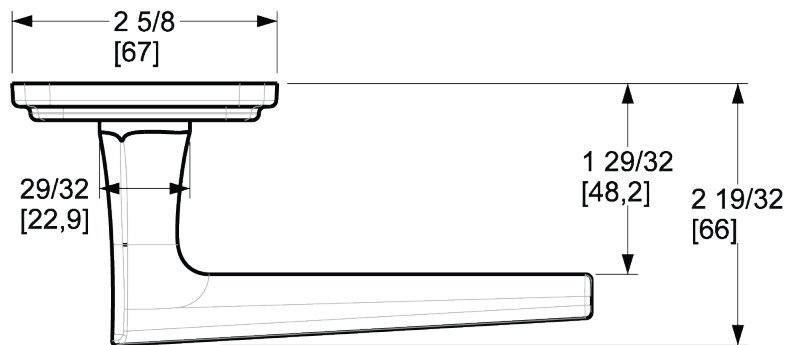

# L024 LEVER W/ R046 ROSE

PRE CONFIGURED SET

## DIMENSIONS

## SPECIFICATIONS

- Solid Forged Brass Trim
- Concealed Fasteners
- 28-degree Solid Brass Latch
- 2.125" Bore x 2.375" Backset with Full Lip Strike
- 1.375"-1.75" thick doors
- PASS, PRIV, FD, HD
- UL Kit Available