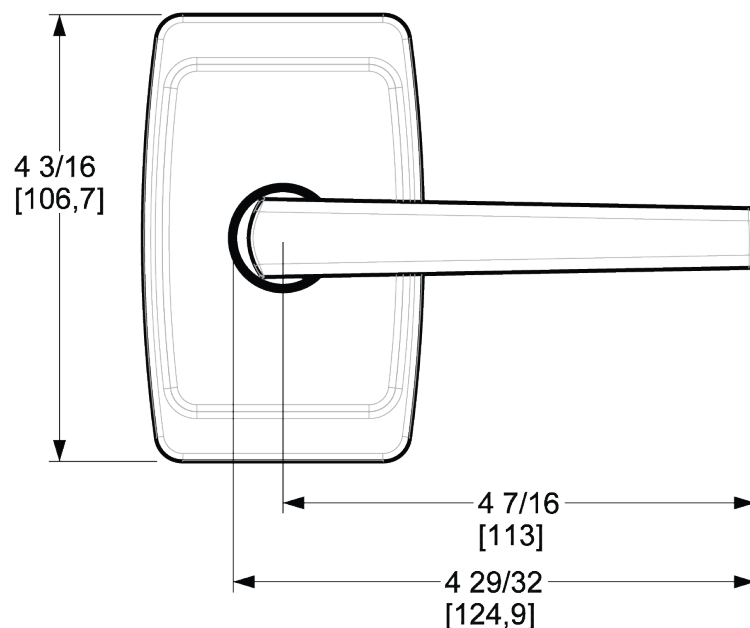

# BALDWIN®

ESTATE™

L024 LEVER W/ R046 ROSE

# L024 LEVER W/ R046 ROSE

PRE CONFIGURED SET

## DIMENSIONS

## SPECIFICATIONS

- Solid Forged Brass Trim
- Concealed Fasteners
- 28-degree Solid Brass Latch
- 2.125" Bore x 2.375" Backset with Full Lip Strike
- 1.375"-1.75" thick doors
- PASS, PRIV, FD, HD
- UL Kit Available