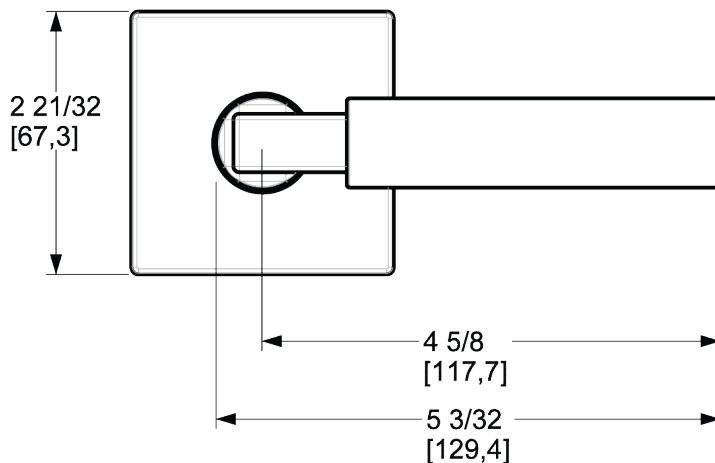

# BALDWIN®

ESTATE™

L029 LEVER W/ R017 ROSE

# L029 LEVER W/ R017 ROSE

PRE CONFIGURED SET

## DIMENSIONS

## SPECIFICATIONS

- Solid Forged Brass Trim
- Concealed Fasteners
- 28-degree Solid Brass Latch
- 2.125" Bore x 2.375" Backset with Full Lip Strike
- 1.375"-1.75" thick doors
- PASS, PRIV, FD, HD
- UL Kit Available