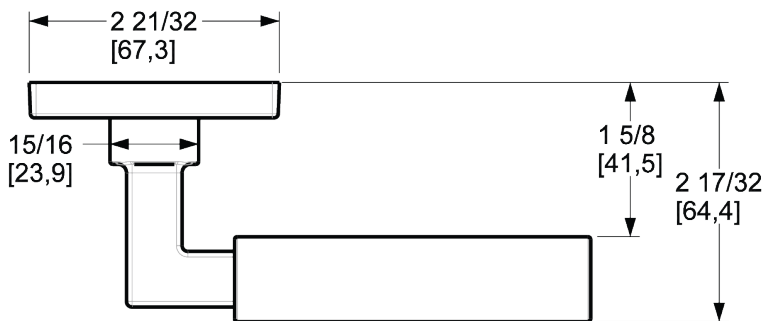

# L029 LEVER W/ R017 ROSE

PRE CONFIGURED SET

## DIMENSIONS

## SPECIFICATIONS

- Solid Forged Brass Trim
- Concealed Fasteners
- 28-degree Solid Brass Latch
- 2.125" Bore x 2.375" Backset with Full Lip Strike
- 1.375"-1.75" thick doors
- PASS, PRIV, FD, HD
- UL Kit Available