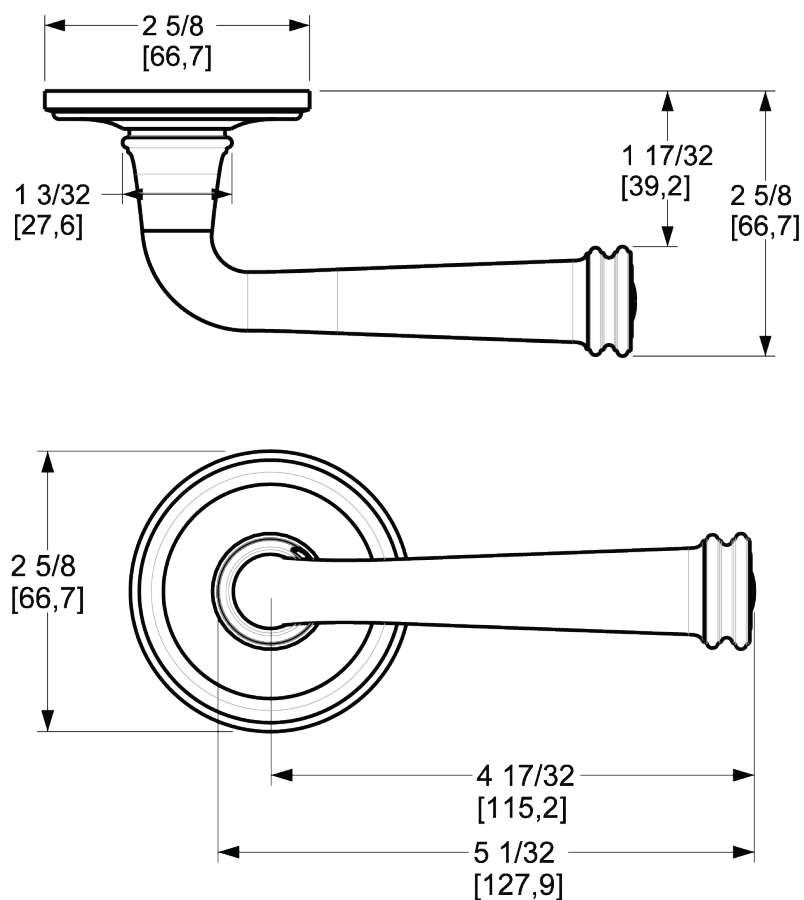

BALDWIN®

ESTATE™

5116 LEVER W/ 5070 ROSE

5116 LEVER W/ 5070 ROSE

PRE CONFIGURED SET

DIMENSIONS

SPECIFICATIONS

- Solid Forged Brass
- Concealed Fasteners
- 28-degree Solid Brass Latch
- 2.125" Bore x 2.375" Backset with Full Lip Strike
- 1.375"-1.75" thick doors
- Functions Available: PASS, PRIV, FD, HD
- Pre Bore Adaptor included with PASS and PRIV functions
- UL Kit Available

AVAILABLE FINISHES

TIER 1

003
Lifetime
(PVD)
Polished
Brass

031
Non-
lacquered
Brass

112
Venetian
Bronze

102
Oil Rubbed
Bronze

260
Polished
Chrome

150
Satin
Nickel

TIER 2

056
Lifetime
(PVD)
Satin
Nickel