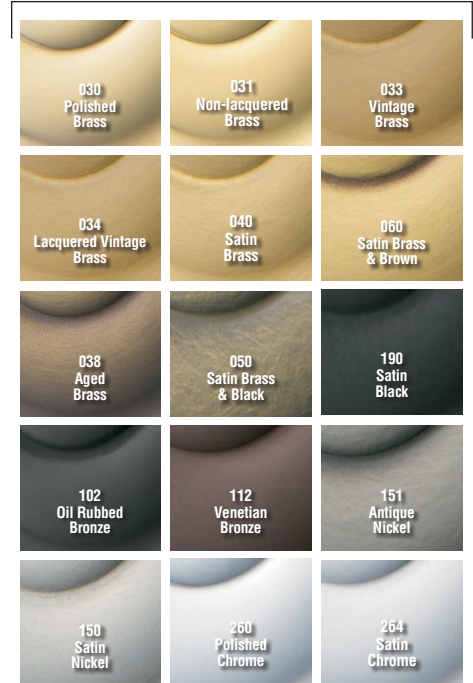

BALDWIN®

R016

ESTATE ROSES

SPECIFICATIONS

> Material: Solid Forged Brass

TIER 1 FINISHES

TIER 2 FINISHES