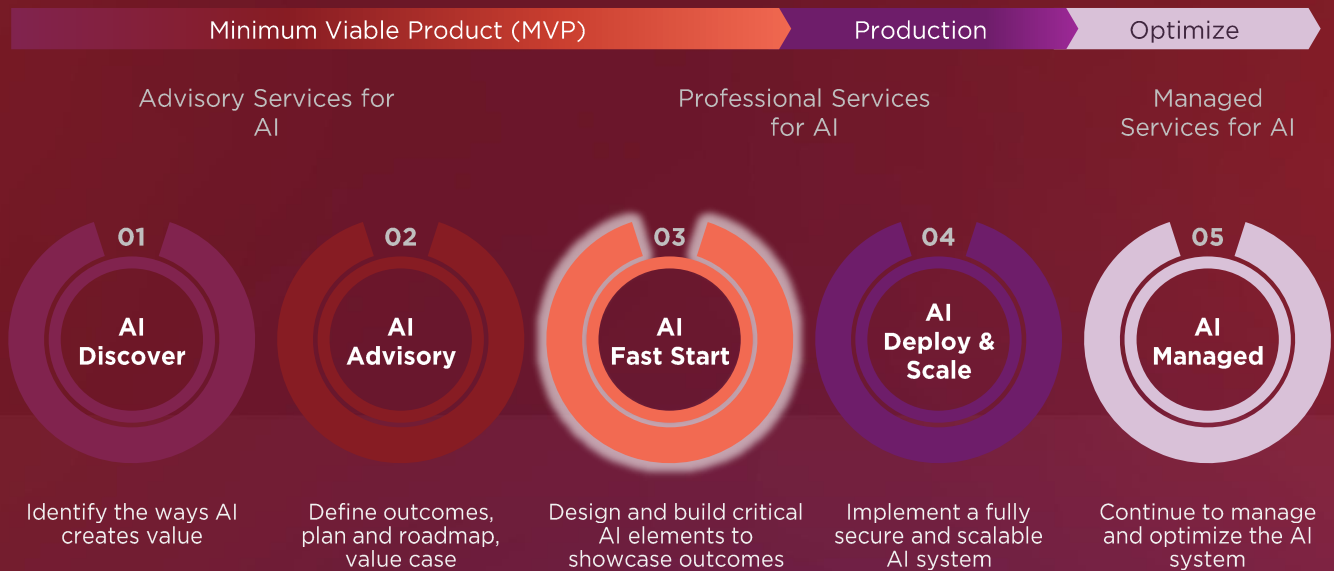

Proven Path to AI Success

With our expert guidance, you'll have an AI proof of concept built on your data and ready to showcase in just weeks. We focus on proving out your highest potential use cases, giving you a clear path to start realizing AI's benefits.

Expertise That Speeds Your Progress

Our certified specialists have the latest NVIDIA training and real-world AI implementation experience. We help you avoid pitfalls and fast-track your AI success, applying proven best practices tailored to your needs.

A Business Case for AI

AI Fast Start connects you with all the tools you need to defend the value of your AI proof of concept. Lenovo's experts develop detailed presentations and technical materials specific to your solution alongside your team, helping guide clients through the journey of presenting and justifying the business case to deploy and scale up their AI solution.

Key Features

- **Proven Path to AI Success:** Get an AI solution proof of concept built on your data in just weeks with our expert guidance. We focus on your highest potential use cases to showcase AI's benefits fast.
- **Expertise That Speeds Progress:** Our NVIDIA-certified specialists apply proven best practices tailored to your needs, helping you avoid pitfalls and fast-track AI success.
- **A Business Case for AI:** We attach technology to real business value. We don't just deliver a project, we work to equip your teams with all the tools and knowledge they need to justify the business case for their AI solutions.