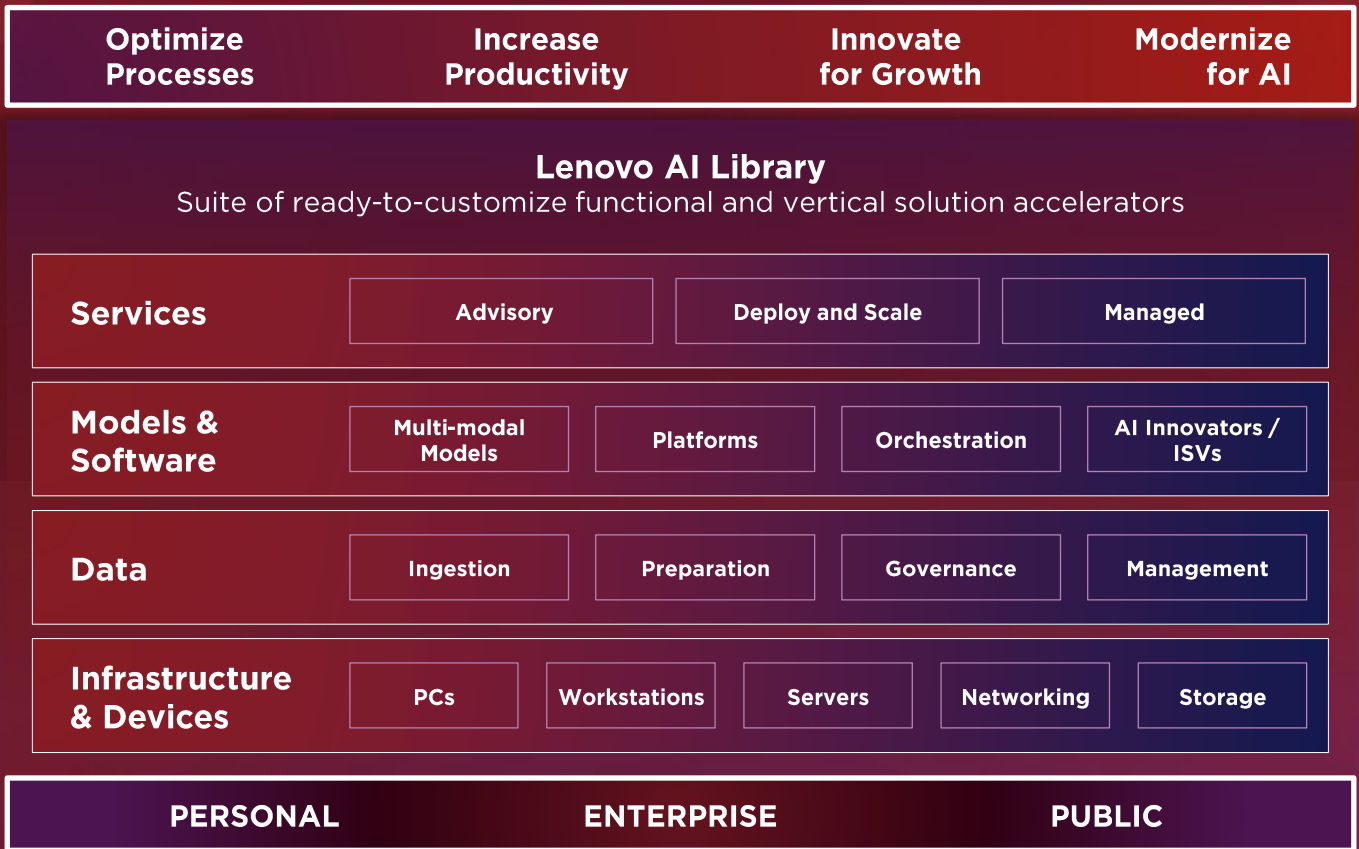

Smarter
technology
for all

Lenovo

Lenovo Solutions & Services

Smarter AI, **faster** outcomes

Lenovo Hybrid AI Advantage

We've found that Two thirds of organizations are currently struggling to prove ROI from AI investments despite AI being a top priority*. The Lenovo Hybrid AI Advantage brings a solution by enabling faster, smarter outcomes. The Lenovo Hybrid AI Advantage brings together our full-stack AI capabilities with a library of ready-to-customize AI use case solutions that help customers break through the barriers to ROI from AI. Enabled by our complete Hybrid AI portfolio of devices, infrastructure, solutions and services, the Lenovo AI Library significantly speeds the deployment of key AI use cases across domains including Legal, Marketing and Customer Service, enabling organizations to realize tangible outcomes from AI.

The Lenovo Hybrid AI Advantage

Our Hybrid AI factory and library of use case accelerators turn intelligence into outcomes faster

Smarter AI, Faster Outcomes

1

Lenovo Hybrid AI Advantage

Modernize your platforms for AI and define and rapidly prove the value of use cases, so you drive more value from your data, cloud and AI investments and achieve outcomes unique to your business needs.

3

AI Twins

Achieve outcomes faster by enabling your people to access relevant intelligence across personal, enterprise and public AI platforms with our Enterprise AI Twin architecture.

Features

Expert Guidance, Tailored Solutions: Lenovo's AI experts meet you where you are, helping define and tailor AI use cases to your unique business needs. Our end-to-end services prove ROI fast, so you drive more value from data and AI investments.

Unlocked Hybrid AI Intelligence: Lenovo's Enterprise AI Twin architecture enables your workforce to access relevant intelligence across personal, enterprise and public AI. Innovate smarter with AI intelligence unlocked.