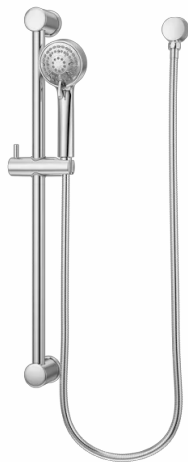

**VESSEL  
LAVATORY**  
LG40-N\*00

**SHOWER  
FAUCET**  
LG89-7NC\*

**TUB & SHOWER  
FAUCET**  
LG89-8NC\*

**STACKED DIVERTER  
SHOWER VALVE TRIM**  
R89-SNC\*

**SHOWER  
HEAD**  
973-264\*

**SHOWER  
ARM**  
973-103\*

**NON-DIVERTER  
TUB SPOUT**  
920-246\*

**SHOWER ARM  
FLANGE**  
920-258\*

**HANDHELD  
SHOWER SLIDE BAR**  
LG16-500\*

**FREE-STANDING  
TUB FAUCET**  
LG6-1TNT\*

**ROMAN TUB  
FAUCET**  
RT6-5NC\*