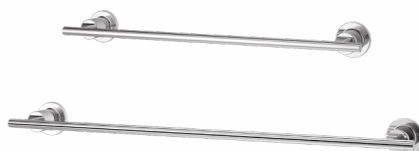

MATTE  
BLACK

**ROBE HOOK**  
BRH-NC1\*

**TOWEL RING**  
BRB-NC1\*

**PAPER HOLDER**  
BPH-NC1\*

**18" & 24" TOWEL BAR**  
BTB-NC1\* & BTB-NC2\*

AVAILABLE FINISHES

POLISHED  
CHROME

BRUSHED  
NICKEL  
(SPECIAL  
ORDER)