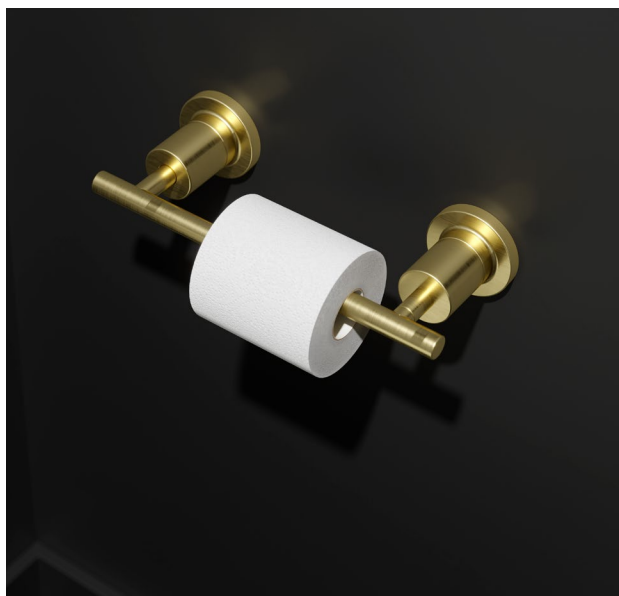

MATTE  
BLACK

**ROBE HOOK**  
BRH-NC1\*

**TOWEL RING**  
BRB-NC1\*

**PAPER HOLDER**  
BPH-NC1\*

**18" & 24" TOWEL BAR**  
BTB-NC1\* & BTB-NC2\*

AVAILABLE FINISHES

POLISHED  
CHROME

BRUSHED  
NICKEL  
(SPECIAL  
ORDER)

BRUSHED  
GOLD  
(SPECIAL  
ORDER)

MATTE  
BLACK

**ROBE HOOK**  
BRH-DA1\*

**TOWEL RING**  
BRB-DA1\*

**PAPER HOLDER**  
BPH-DA1\*

**18" & 24" TOWEL BAR**  
BTB-DA1\* & BTB-DA2\*

AVAILABLE FINISHES

POLISHED  
CHROME