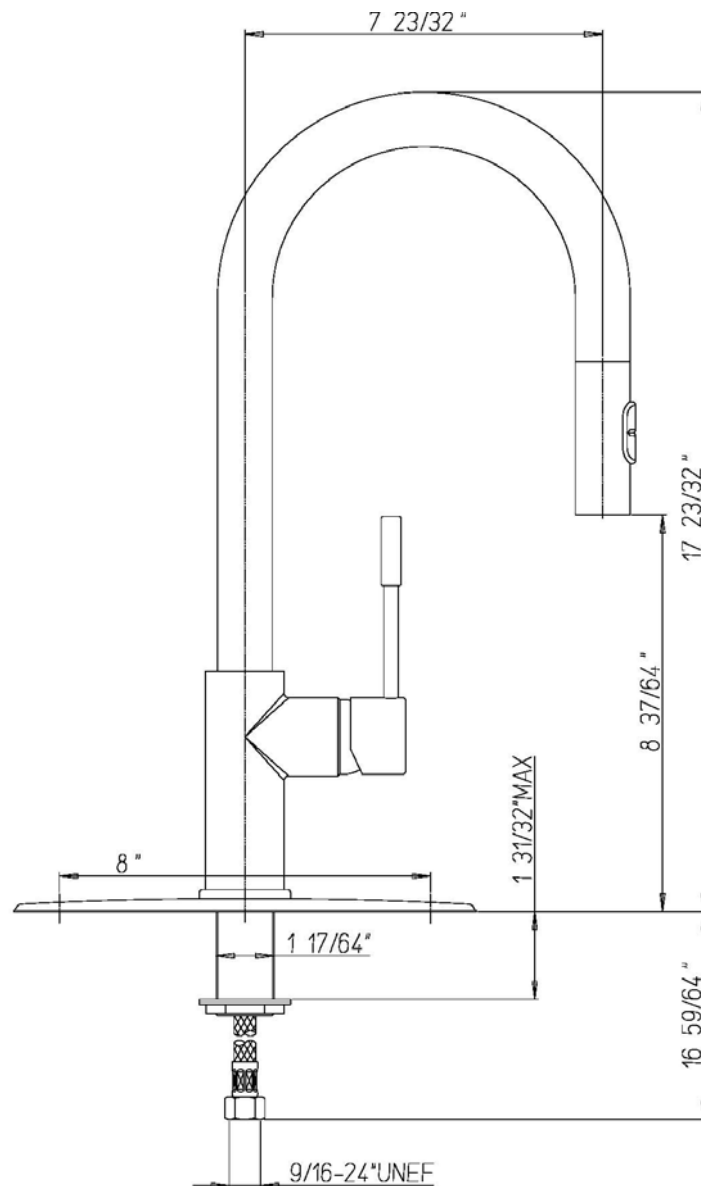

INSTALLATION DIMENSIONS

Kitchen series

78591LL

Pulldown Kitchen, Modern Styling

1-877-55-FORTIS (36784)

19701 Da Vinci
Lake Forest, CA 92610

WWW.FORTISFAUCET.COM

FORTIS.
FURO DESIGN ITALIANO