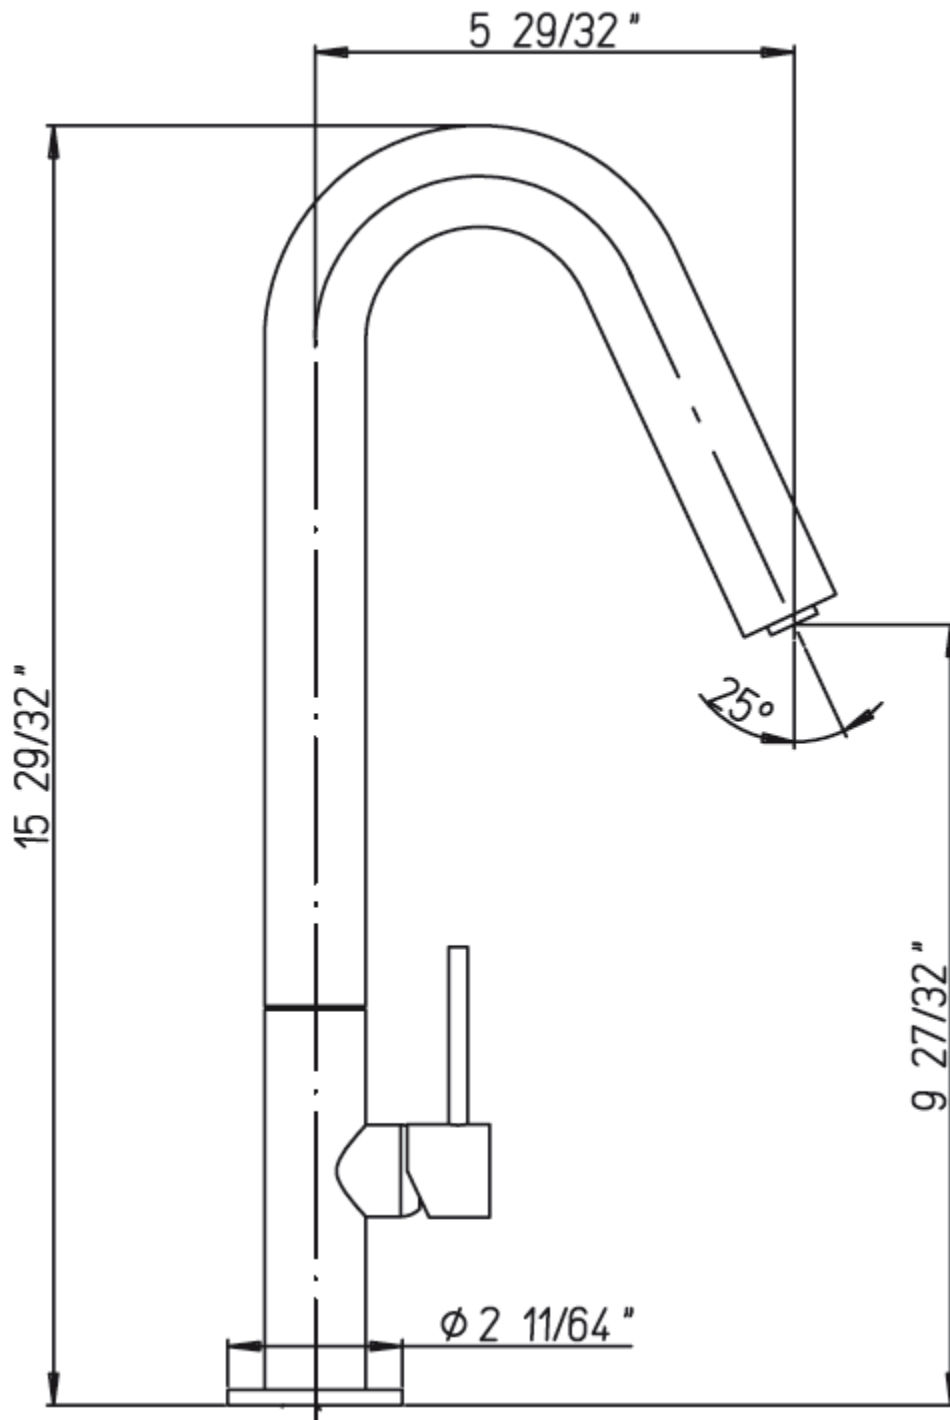

INSTALLATION DIMENSIONS

7859300

Single Control Kitchen

1-877-55-FORTIS (36784)

19701 Da Vinci
Lake Forest, CA 92610

WWW.FORTISFAUCET.COM

FORTIS
PURO DESIGN ITALIANO