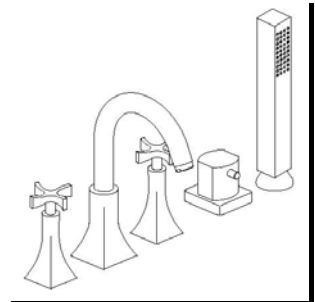

## Serie Siena

8510900

5-Hole Roman Tub Kit

### STANDARDS

- Compliant with ASME A112.18.1-B125.1 requirements
- Certified By CSA international

<b>Finishes</b>	8510900PC	8510900BN
Polished Chrome	X	
Brushed Nickel		X

<b>Features</b>	8510900PC	8510900BN
Solid Brass Construction	X	X
High Flow 3/4" Valves Featuring Ceramic Discs	X	X
Kit Includes Trim and Valve	X	X
Stainless Steel Hoses	X	X
5 Hole Installation	X	X
Step-By-Step Installation Instructions	X	X
Limited Lifetime Warranty	X	X