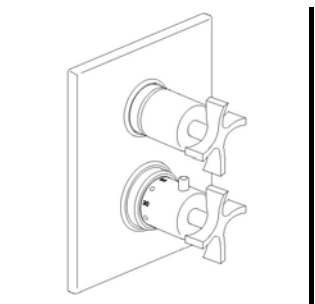

### 8569000

1/2" Thermostatic Valve with Volume Control  
Trim only

### STANDARDS

- Compliant with ASME A112.18.1-B125.1
- Compliant with ASSE 1016
- Certified by CSA International

<b>Finishes</b>	8569000PC	8569000BN
Polished Chrome	X	
Brushed Nickel		X

<b>Features</b>	8569000PC	8569000BN
Solid Brass Construction	X	X
1/2" Stacked Thermostatic Valve Featuring Ceramic Discs	X	X
High Flow Valve Supports Multiple Outlets	X	X
Kit Includes Trim and Thermostatic cartridge	X	X
1/2" NPT Inlets	X	X
Progressive Volume Control	X	X
Independent Temperature Control	X	X
Step-By-Step Installation Instructions	X	X
Limited Lifetime Warranty	X	X