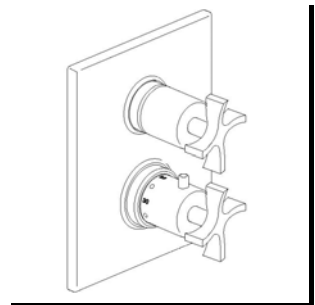

Serie Siena

8569100

1/2" Thermostatic Valve with
Diverter & Volume Ctrl Trim only

STANDARDS

- Compliant with ASME A112.18.1-B125.1
- Compliant with ASSE 1016
- Certified by CSA International

Finishes	8569100PC	8569100BN
Polished Chrome	X	
Brushed Nickel		X

Features	8569100PC	8569100BN
Solid Brass Construction	X	X
1/2" Stacked Thermostatic Valve Featuring Ceramic Discs	X	X
High Flow Valve Supports Multiple Outlets	X	X
Kit Includes Trim and Thermostatic cartridge	X	X
1/2" NPT Inlets	X	X
Diverter with Progressive Volume Control	X	X
Independent Temperature Control	X	X
Step-By-Step Installation Instructions	X	X
Limited Lifetime Warranty	X	X